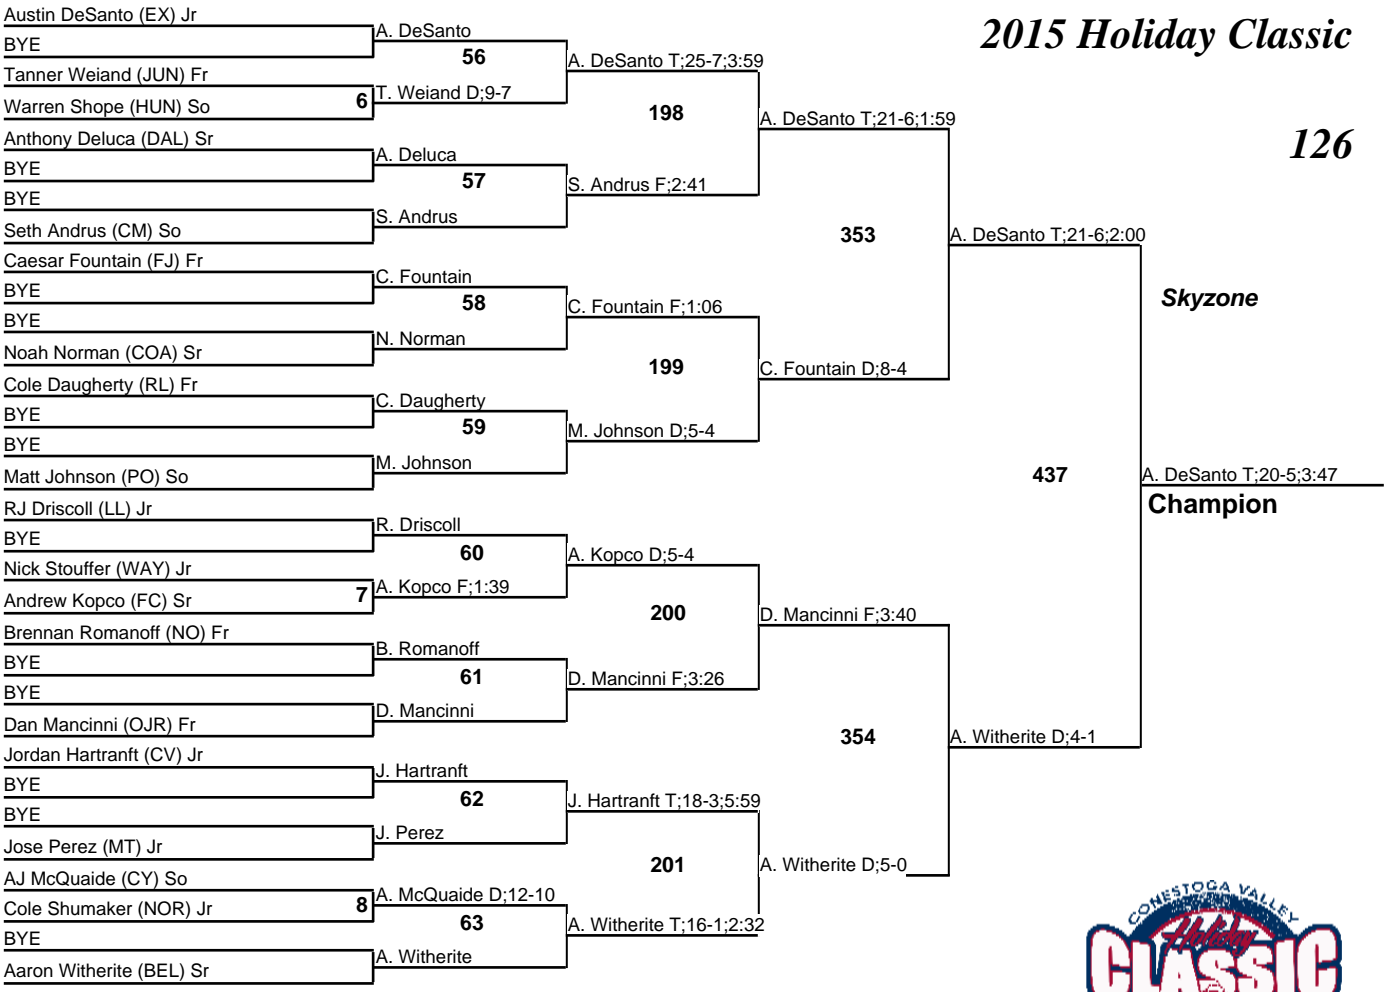

Seventh Place

2015 Holiday Classic

120

2015 Holiday Classic

126

Skyzone

Champion

Third Place

Fifth Place

Seventh Place

2015 Holiday Classic

132

2015 Holiday Classic

145

2015 Holiday Classic

160