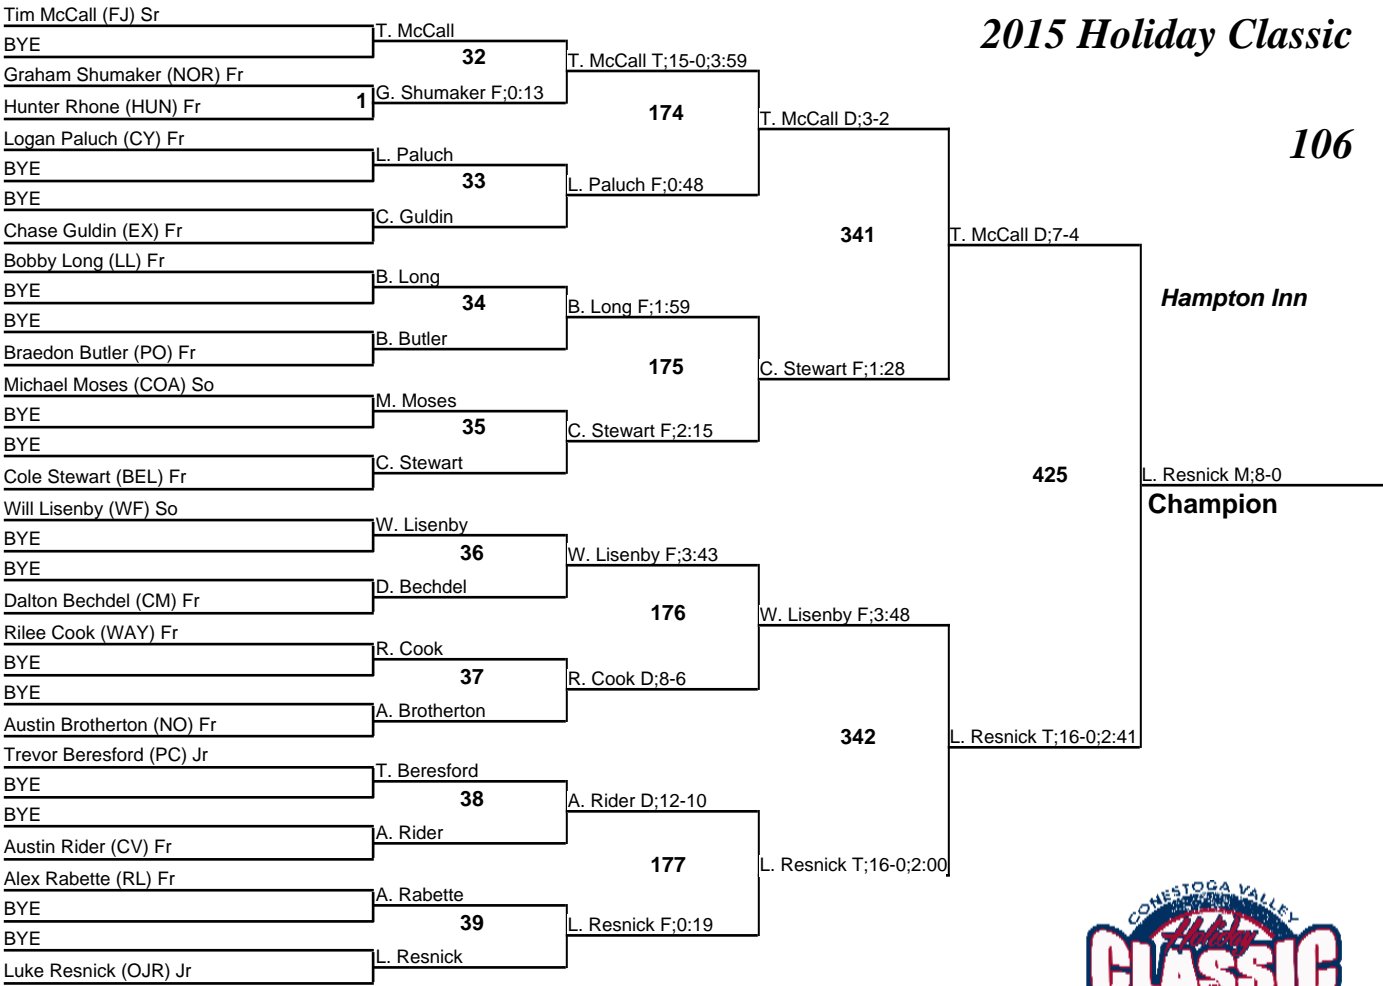

2015 Holiday Classic

106