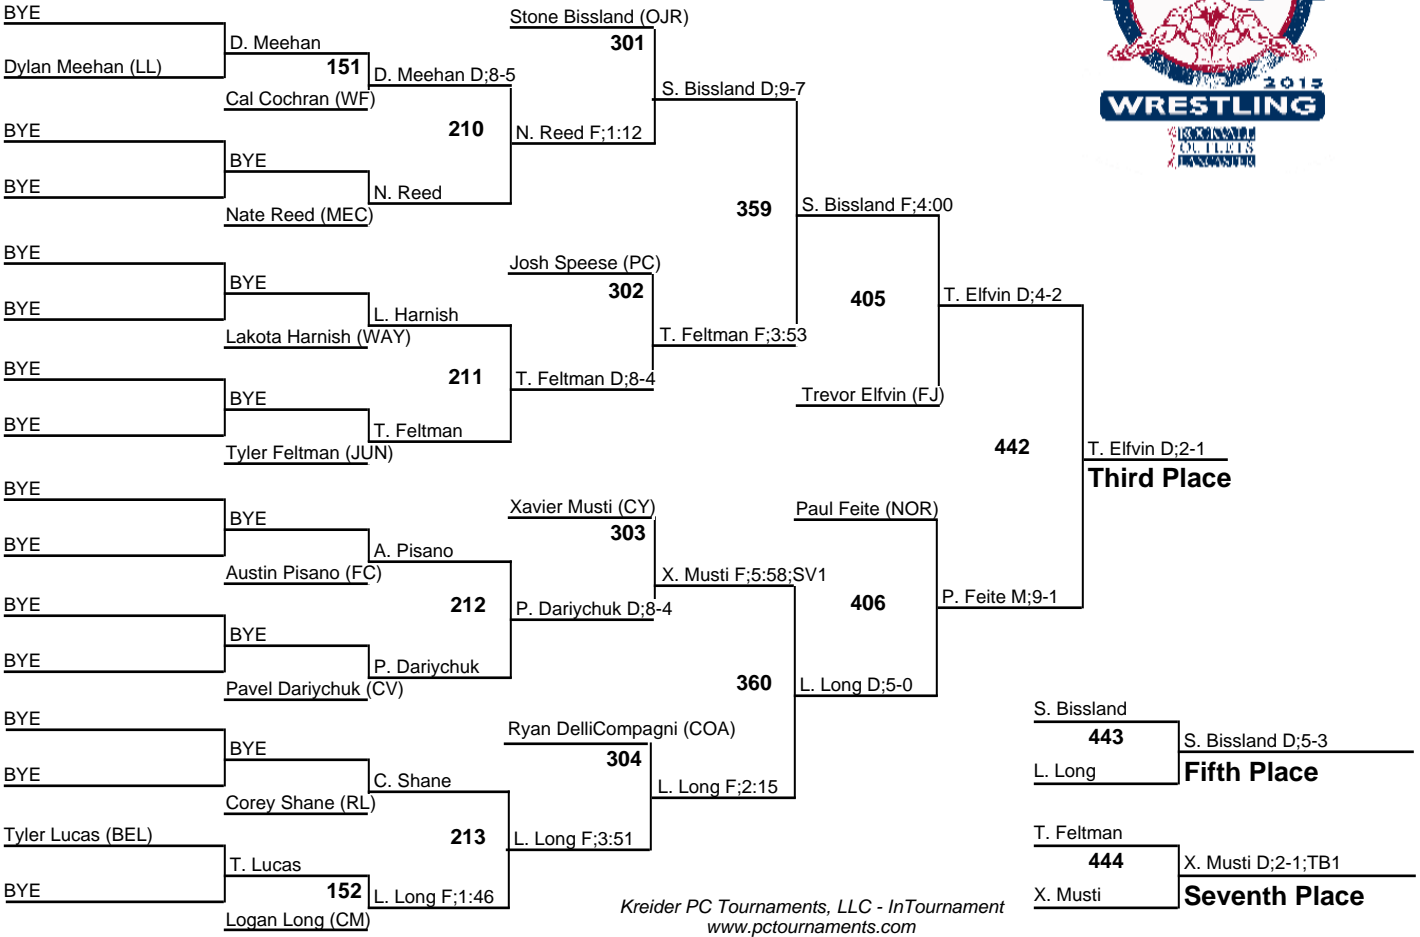

Seventh Place

2015 Holiday Classic

120

2015 Holiday Classic

126

Skyzone

Champion

Third Place

Fifth Place

Seventh Place

2015 Holiday Classic

132

2015 Holiday Classic

145

2015 Holiday Classic

160

2015 Holiday Classic

182

2015 Holiday Classic

195

2015 Holiday Classic

220

Texas Roadhouse

2015 Holiday Classic