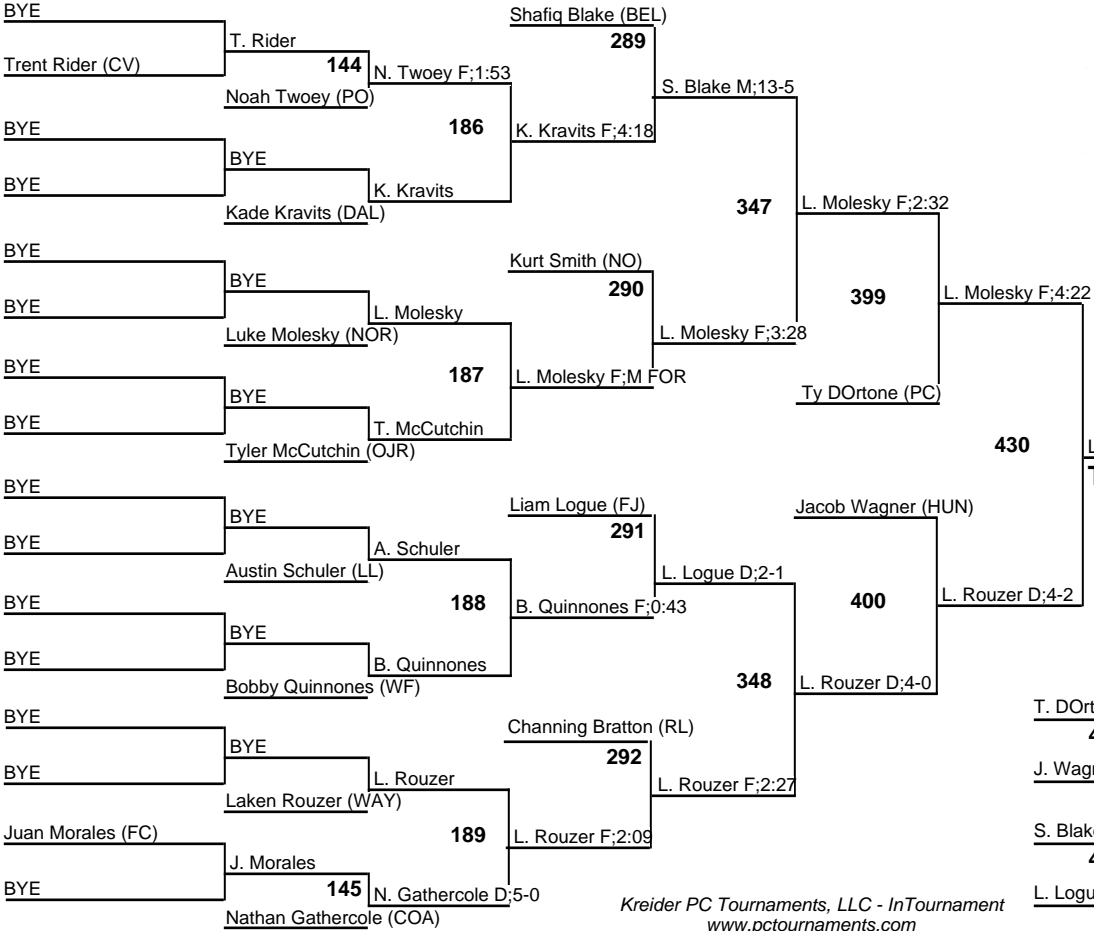

Third Place

Fifth Place

Seventh Place