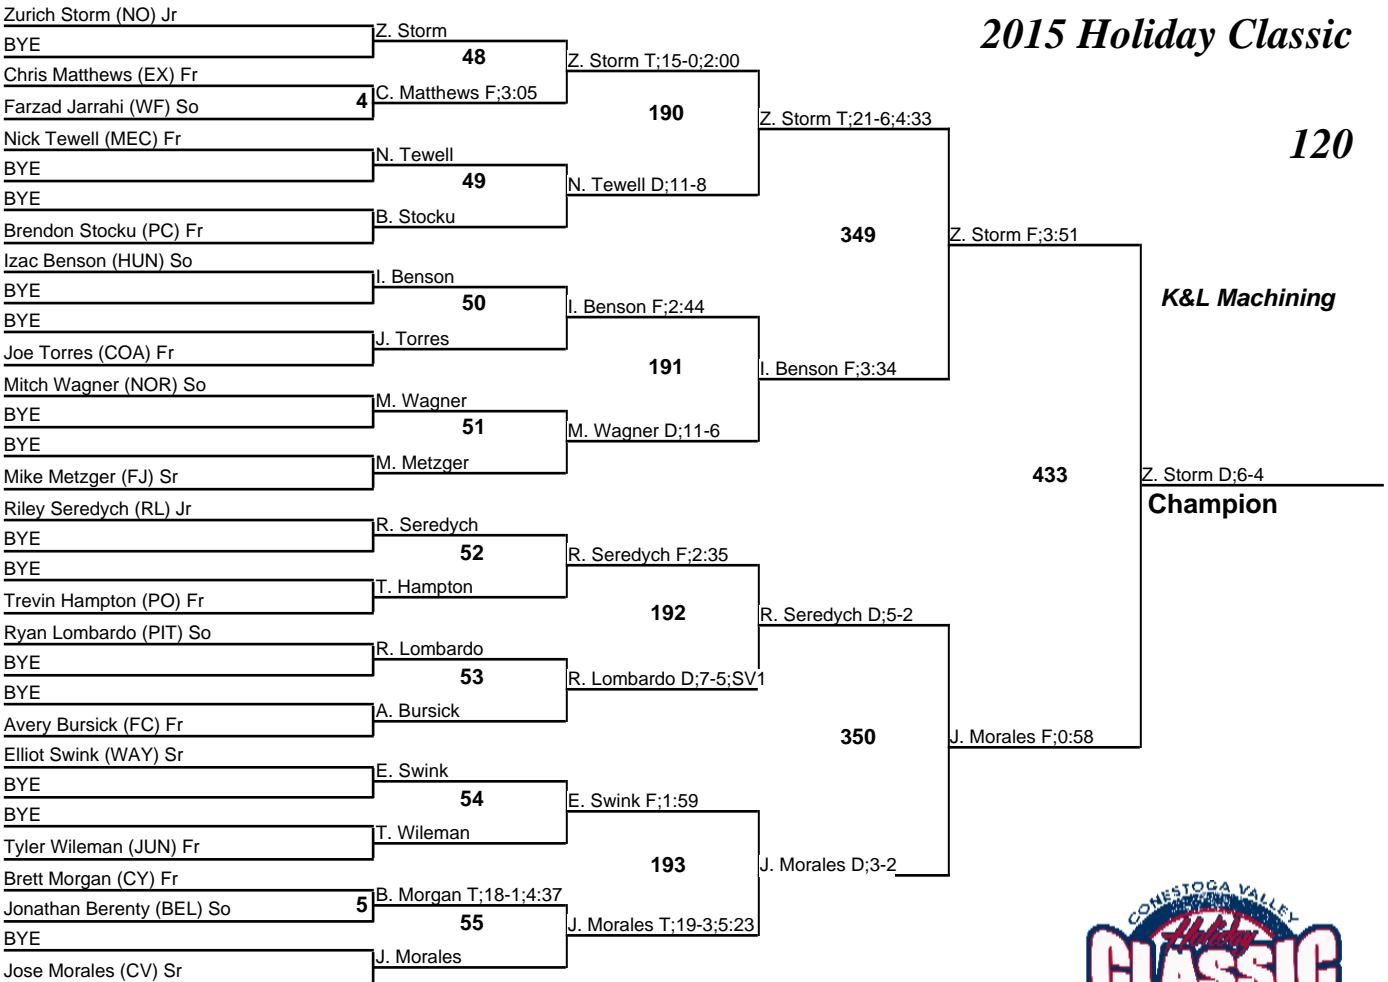

Seventh Place

2015 Holiday Classic

120

2015 Holiday Classic

126

Skyzone

Champion

Third Place

Fifth Place

Seventh Place

2015 Holiday Classic

132

2015 Holiday Classic

145

2015 Holiday Classic

160

2015 Holiday Classic

182

2015 Holiday Classic

195

2015 Holiday Classic

220

Texas Roadhouse

2015 Holiday Classic