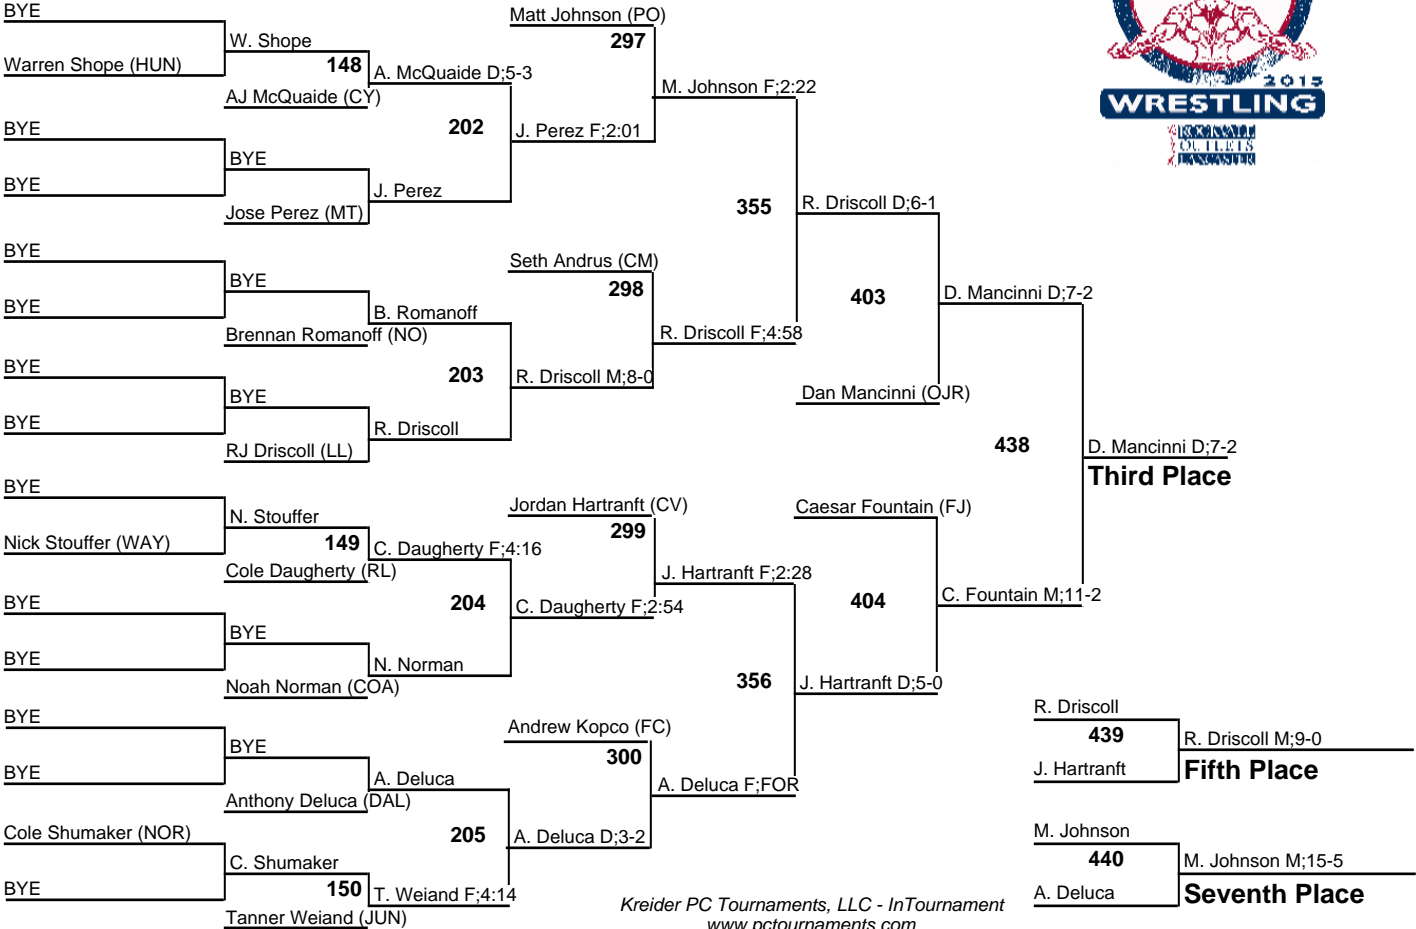

Seventh Place

2015 Holiday Classic

120

2015 Holiday Classic

126

Skyzone

Champion

Third Place

Fifth Place

Seventh Place

2015 Holiday Classic

132

2015 Holiday Classic

145

2015 Holiday Classic

160

2015 Holiday Classic

182

2015 Holiday Classic

195

2015 Holiday Classic

220

Texas Roadhouse

2015 Holiday Classic