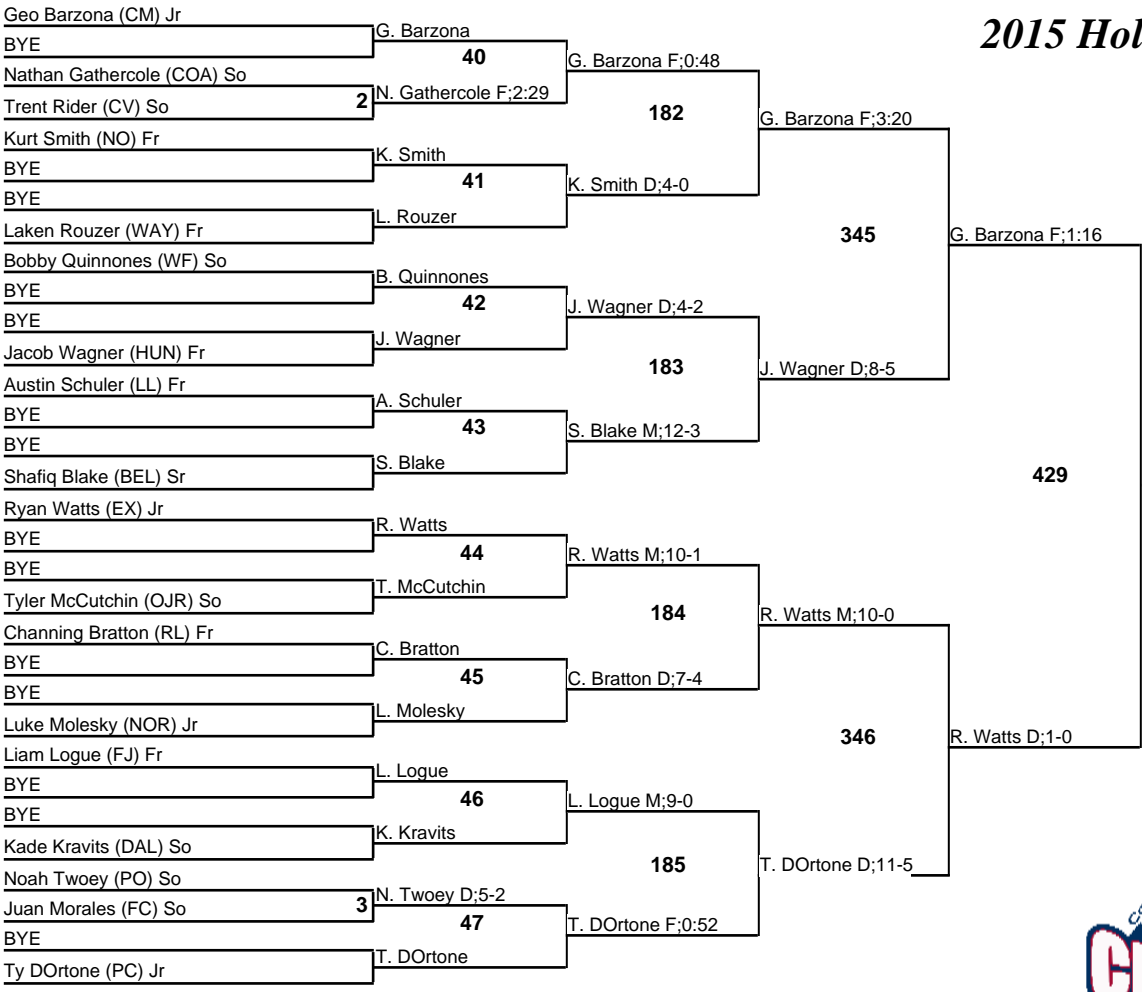

2015 Holiday Classic

113

H&L Team Sales Inc.

Champion