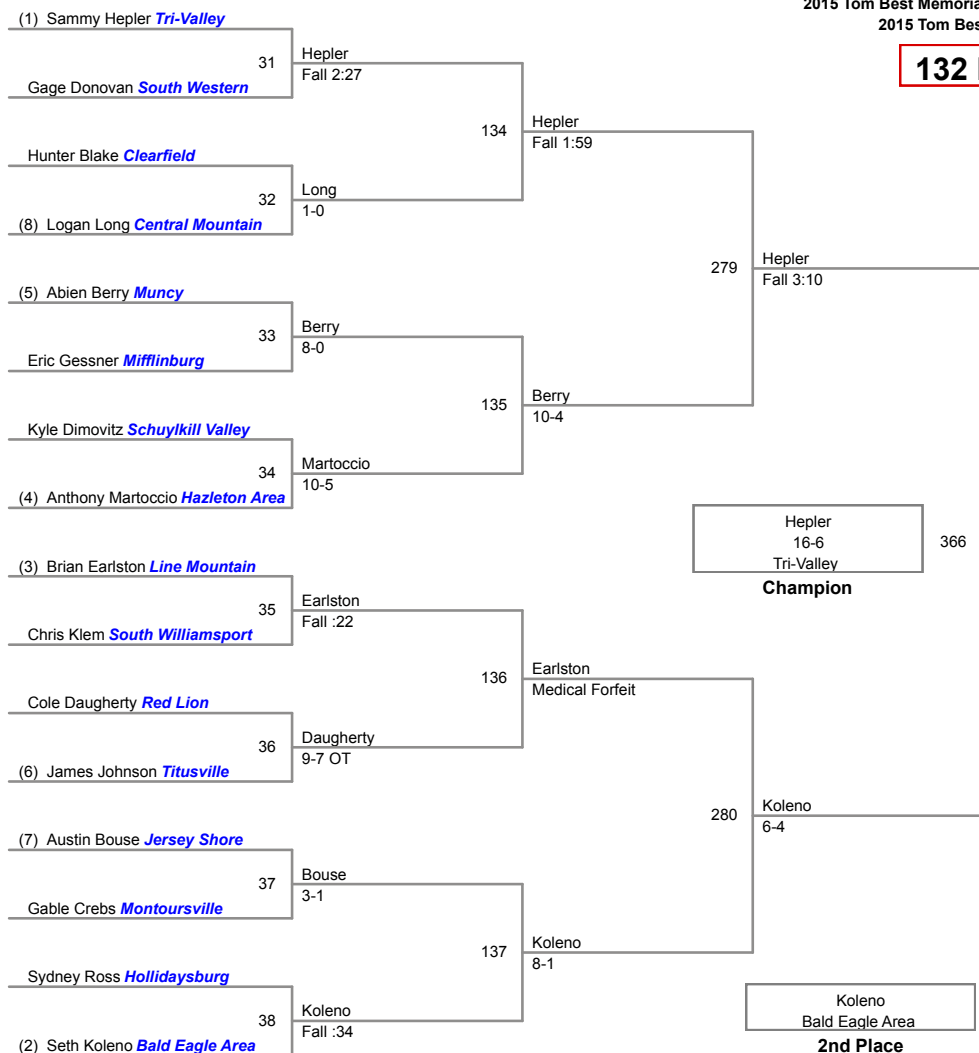

120 Lbs

126 Lbs

2015 Tom Best Memorial Top Hat Tournament
2015 Tom Best M Division

132 Lbs

138 Lbs

145 Lbs

2015 Tom Best Memorial Top Hat Tournament
2015 Tom Best M Division

152 Lbs