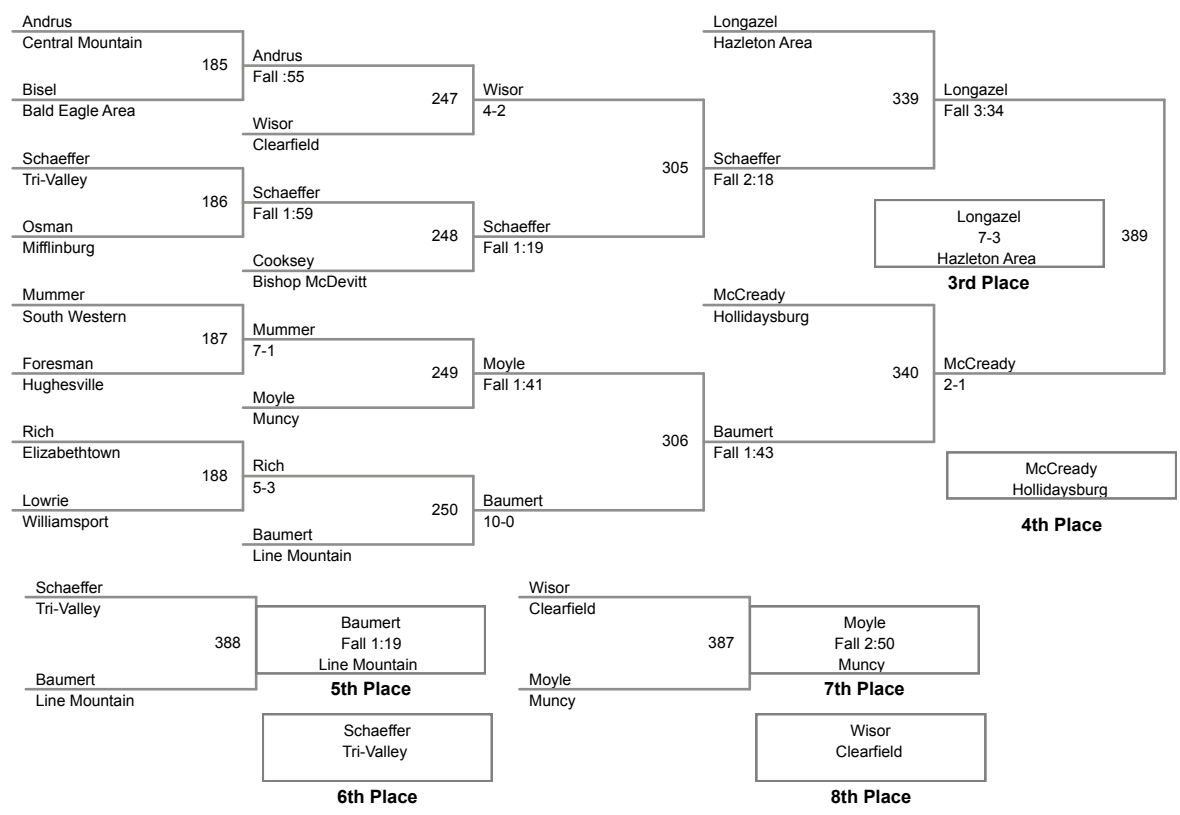

2015 Tom Best Memorial Top Hat Tournament
2015 Tom Best M Division

182 Lbs