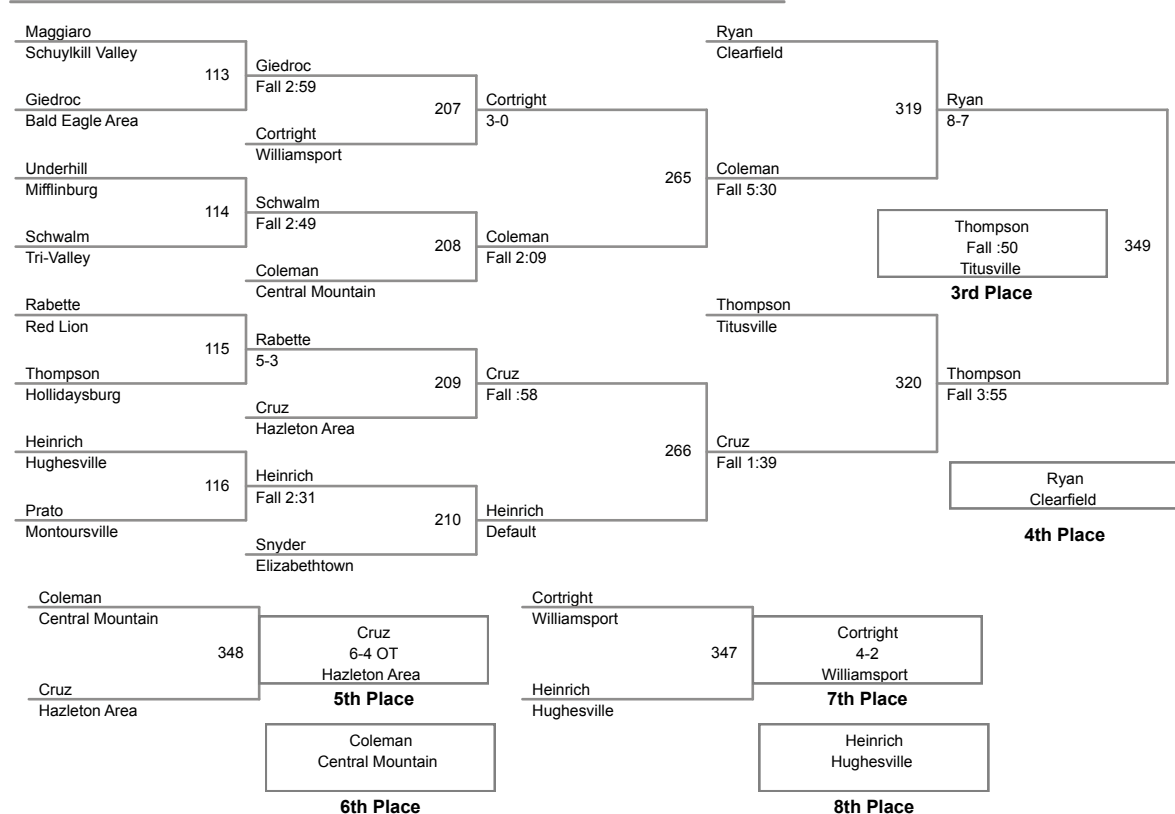

2015 Tom Best Memorial Top Hat Tournament
2015 Tom Best M Division

106 Lbs

2015 Tom Best Memorial Top Hat Tournament
2015 Tom Best M Division

113 Lbs

2015 Tom Best Memorial Top Hat Tournament
2015 Tom Best M Division

120 Lbs

126 Lbs

2015 Tom Best Memorial Top Hat Tournament
2015 Tom Best M Division

132 Lbs

138 Lbs

145 Lbs

2015 Tom Best Memorial Top Hat Tournament
2015 Tom Best M Division

152 Lbs

2015 Tom Best Memorial Top Hat Tournament
2015 Tom Best M Division

170 Lbs

2015 Tom Best Memorial Top Hat Tournament
2015 Tom Best M Division

182 Lbs

2015 Tom Best Memorial Top Hat Tournament
2015 Tom Best M Division

195 Lbs

2015 Tom Best Memorial Top Hat Tournament
2015 Tom Best M Division

220 Lbs

2015 Tom Best Memorial Top Hat Tournament
2015 Tom Best M Division

285 Lbs