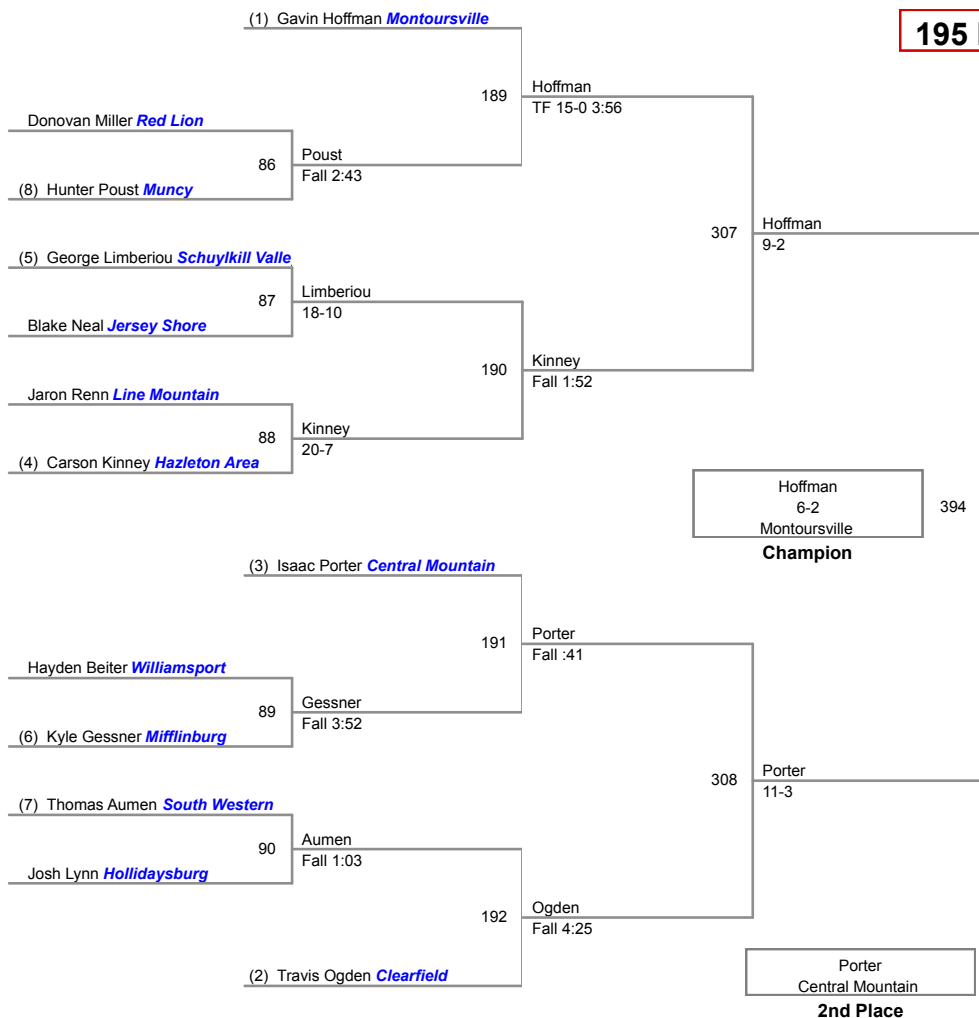

2015 Tom Best Memorial Top Hat Tournament
2015 Tom Best M Division

195 Lbs