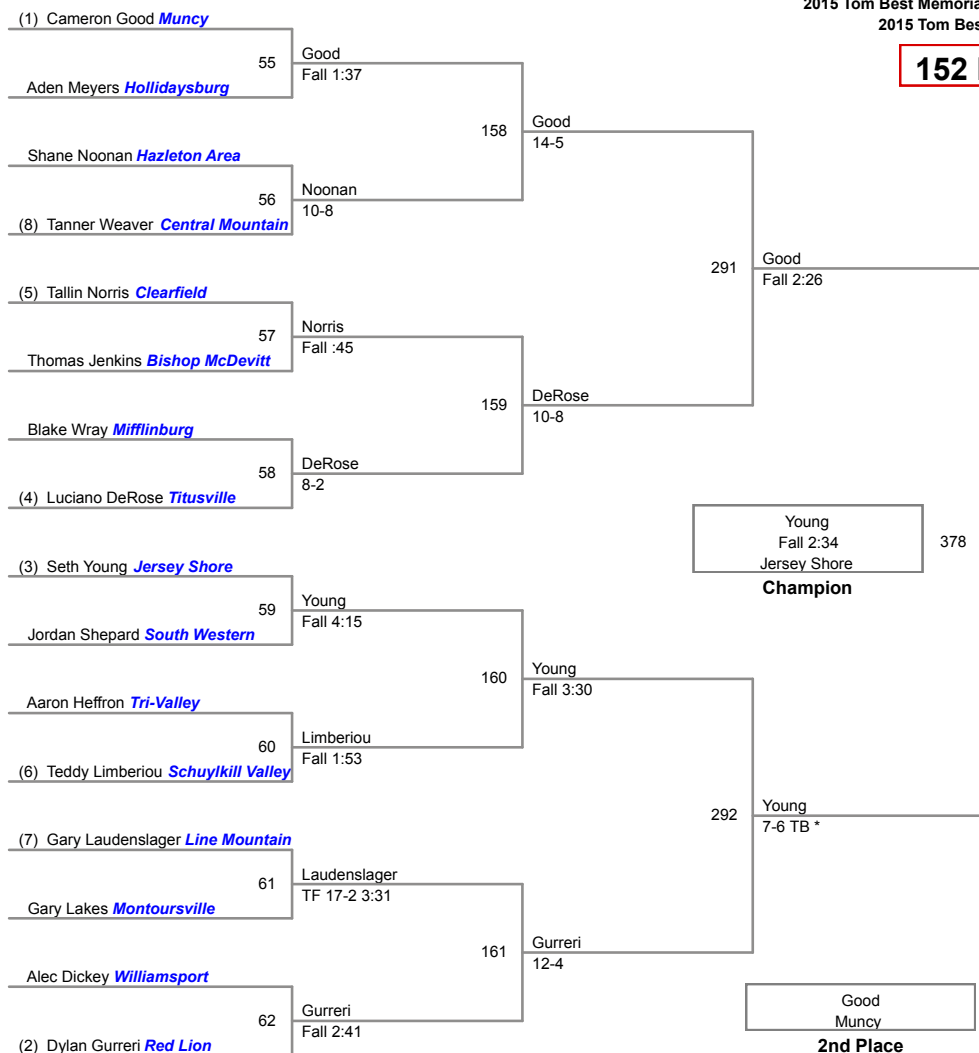

120 Lbs

126 Lbs

2015 Tom Best Memorial Top Hat Tournament
2015 Tom Best M Division

132 Lbs

138 Lbs

145 Lbs

2015 Tom Best Memorial Top Hat Tournament
2015 Tom Best M Division

152 Lbs

2015 Tom Best Memorial Top Hat Tournament
2015 Tom Best M Division

170 Lbs

2015 Tom Best Memorial Top Hat Tournament
2015 Tom Best M Division

182 Lbs

2015 Tom Best Memorial Top Hat Tournament
2015 Tom Best M Division