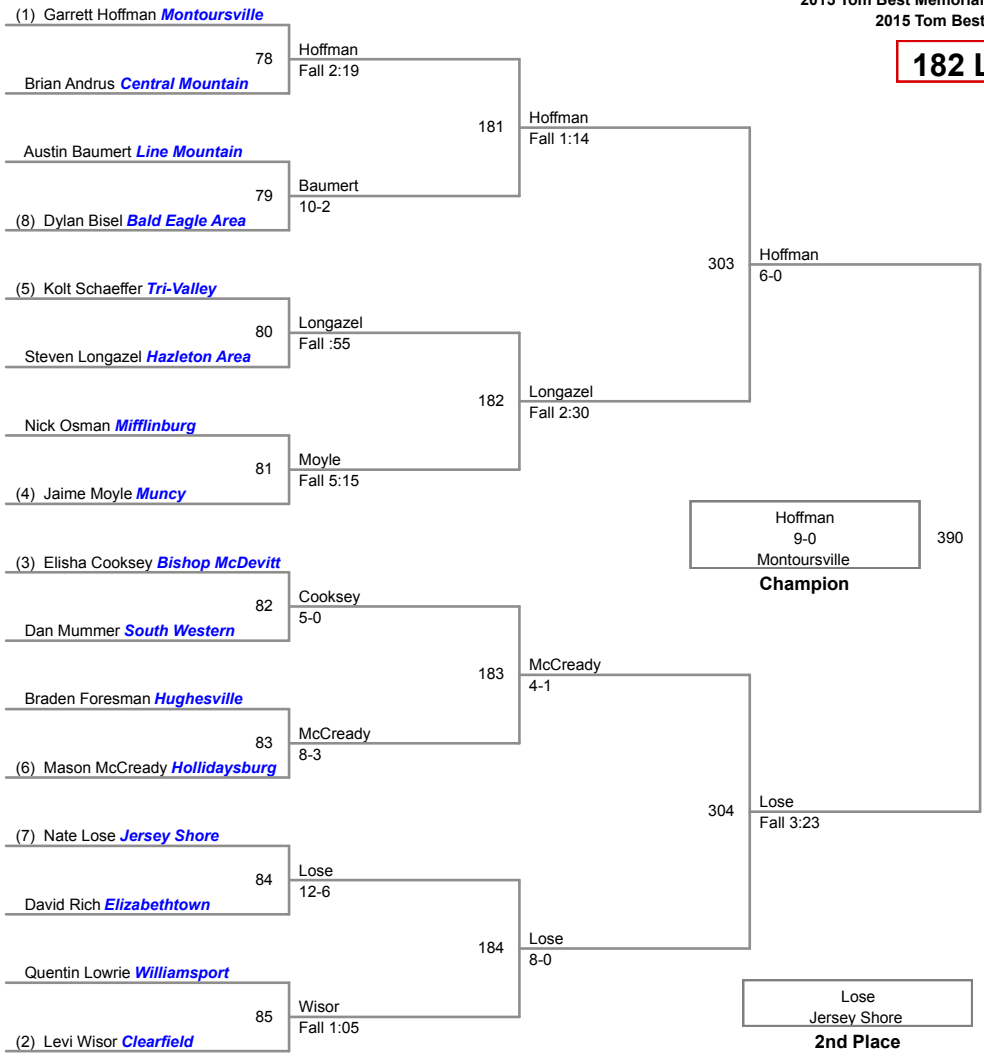

120 Lbs

126 Lbs

2015 Tom Best Memorial Top Hat Tournament
2015 Tom Best M Division

132 Lbs

138 Lbs

145 Lbs

2015 Tom Best Memorial Top Hat Tournament
2015 Tom Best M Division

152 Lbs

2015 Tom Best Memorial Top Hat Tournament
2015 Tom Best M Division

170 Lbs

2015 Tom Best Memorial Top Hat Tournament
2015 Tom Best M Division

182 Lbs

2015 Tom Best Memorial Top Hat Tournament
2015 Tom Best M Division