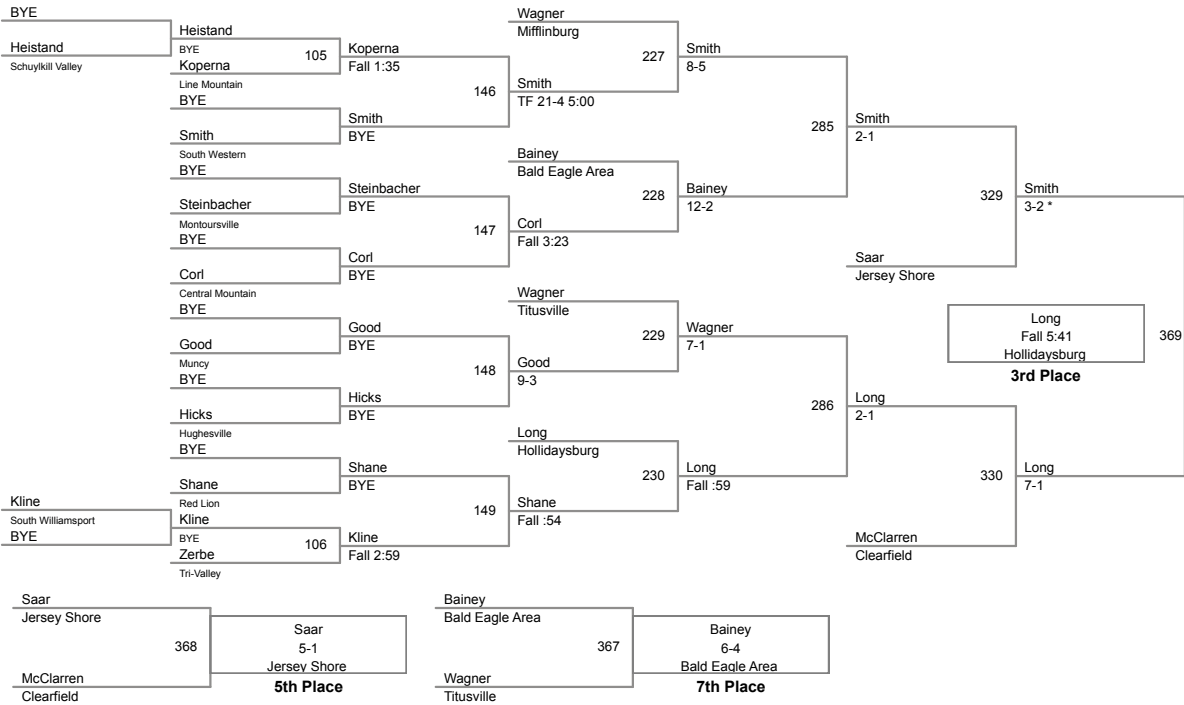

120 Lbs

126 Lbs

2015 Tom Best Memorial Top Hat Tournament
2015 Tom Best M Division

132 Lbs

138 Lbs

145 Lbs

2015 Tom Best Memorial Top Hat Tournament
2015 Tom Best M Division

152 Lbs

2015 Tom Best Memorial Top Hat Tournament
2015 Tom Best M Division

170 Lbs

2015 Tom Best Memorial Top Hat Tournament
2015 Tom Best M Division

182 Lbs

2015 Tom Best Memorial Top Hat Tournament
2015 Tom Best M Division