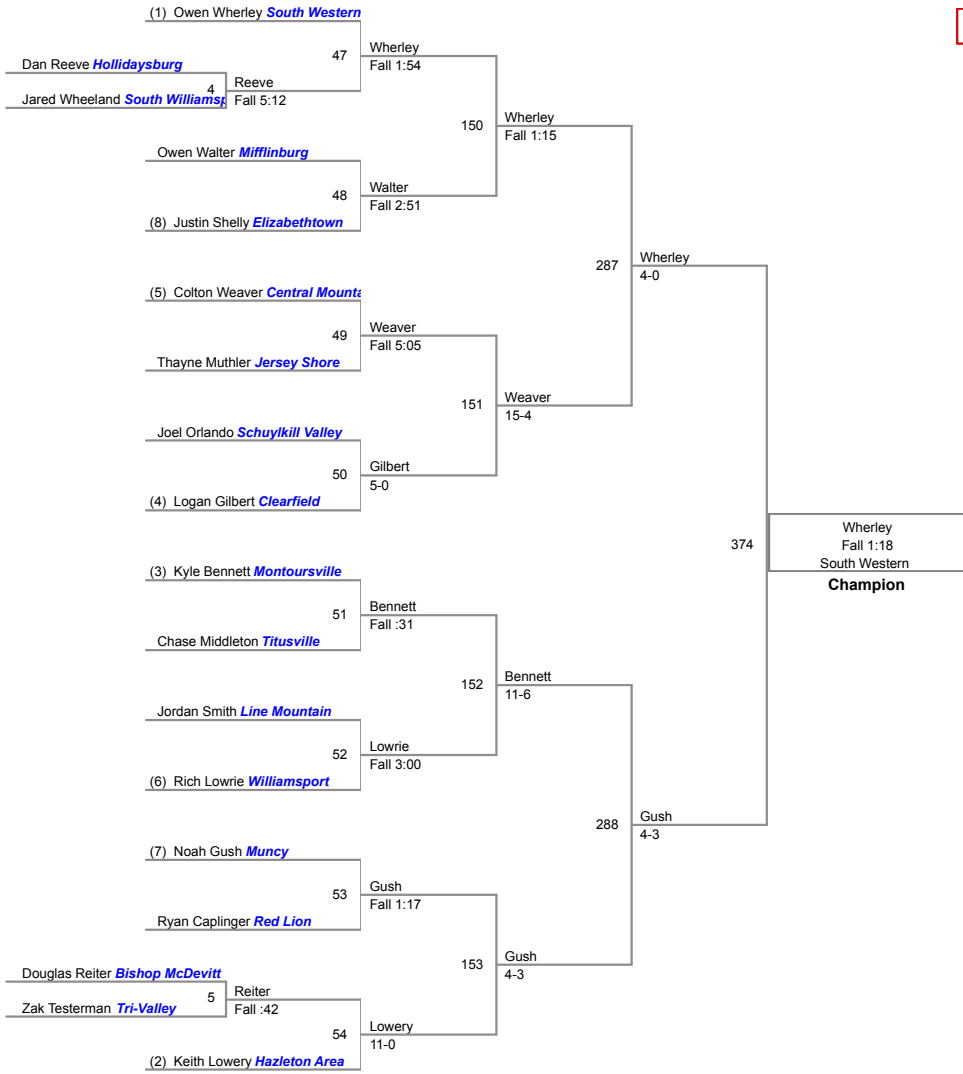

120 Lbs

126 Lbs

2015 Tom Best Memorial Top Hat Tournament
2015 Tom Best M Division

132 Lbs

138 Lbs

145 Lbs

2015 Tom Best Memorial Top Hat Tournament
2015 Tom Best M Division

152 Lbs