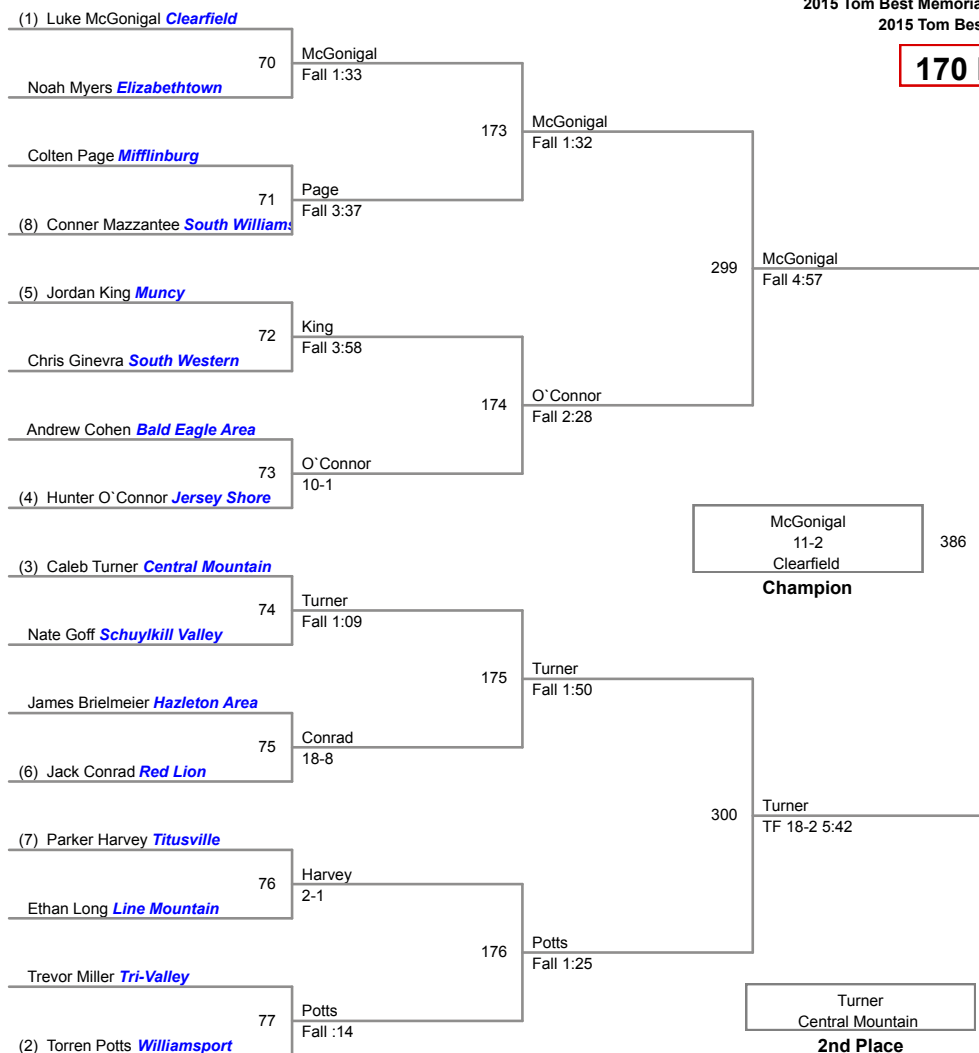

120 Lbs

126 Lbs

2015 Tom Best Memorial Top Hat Tournament
2015 Tom Best M Division

132 Lbs

138 Lbs

145 Lbs

2015 Tom Best Memorial Top Hat Tournament
2015 Tom Best M Division

152 Lbs

2015 Tom Best Memorial Top Hat Tournament
2015 Tom Best M Division

170 Lbs

2015 Tom Best Memorial Top Hat Tournament
2015 Tom Best M Division

182 Lbs

2015 Tom Best Memorial Top Hat Tournament
2015 Tom Best M Division