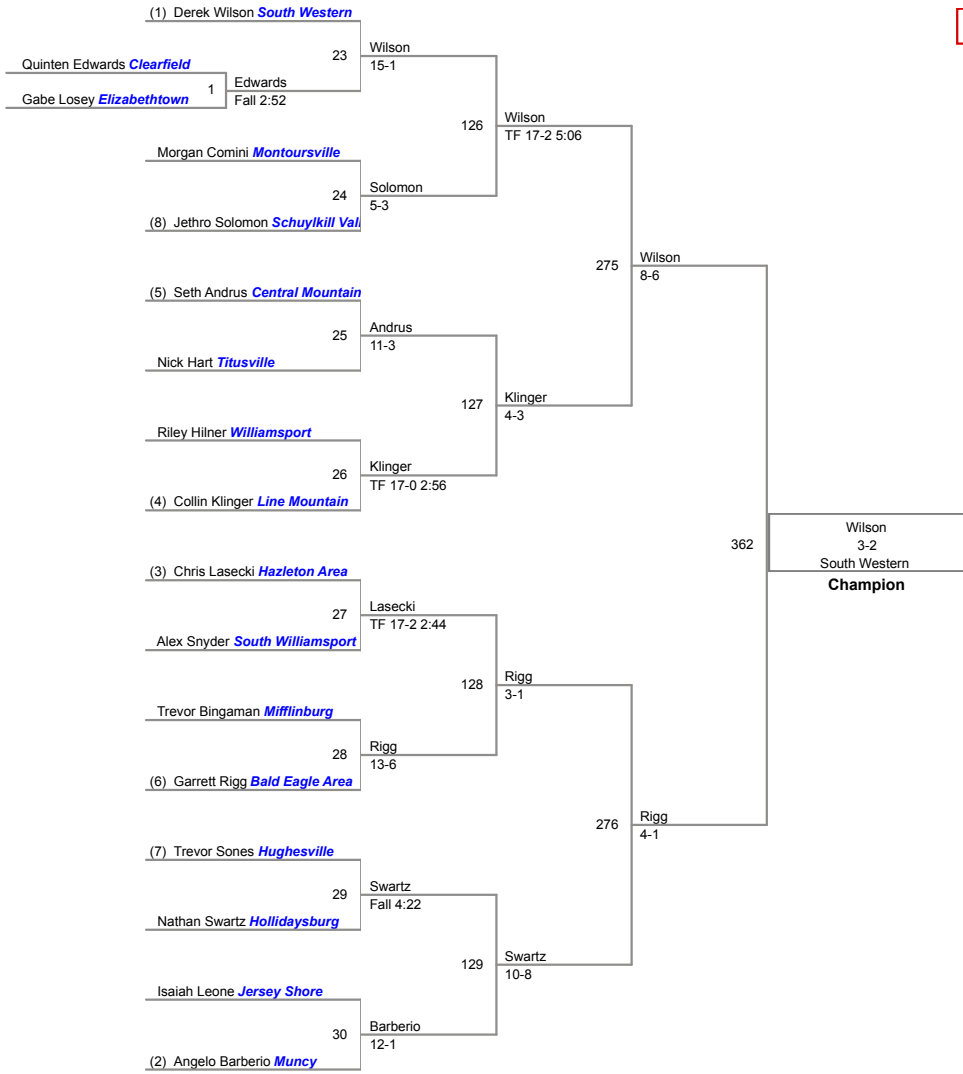

2015 Tom Best Memorial Top Hat Tournament
2015 Tom Best M Division

106 Lbs

2015 Tom Best Memorial Top Hat Tournament
2015 Tom Best M Division

113 Lbs

2015 Tom Best Memorial Top Hat Tournament
2015 Tom Best M Division

120 Lbs

126 Lbs

2015 Tom Best Memorial Top Hat Tournament
2015 Tom Best M Division

132 Lbs

138 Lbs

145 Lbs

2015 Tom Best Memorial Top Hat Tournament
2015 Tom Best M Division

152 Lbs