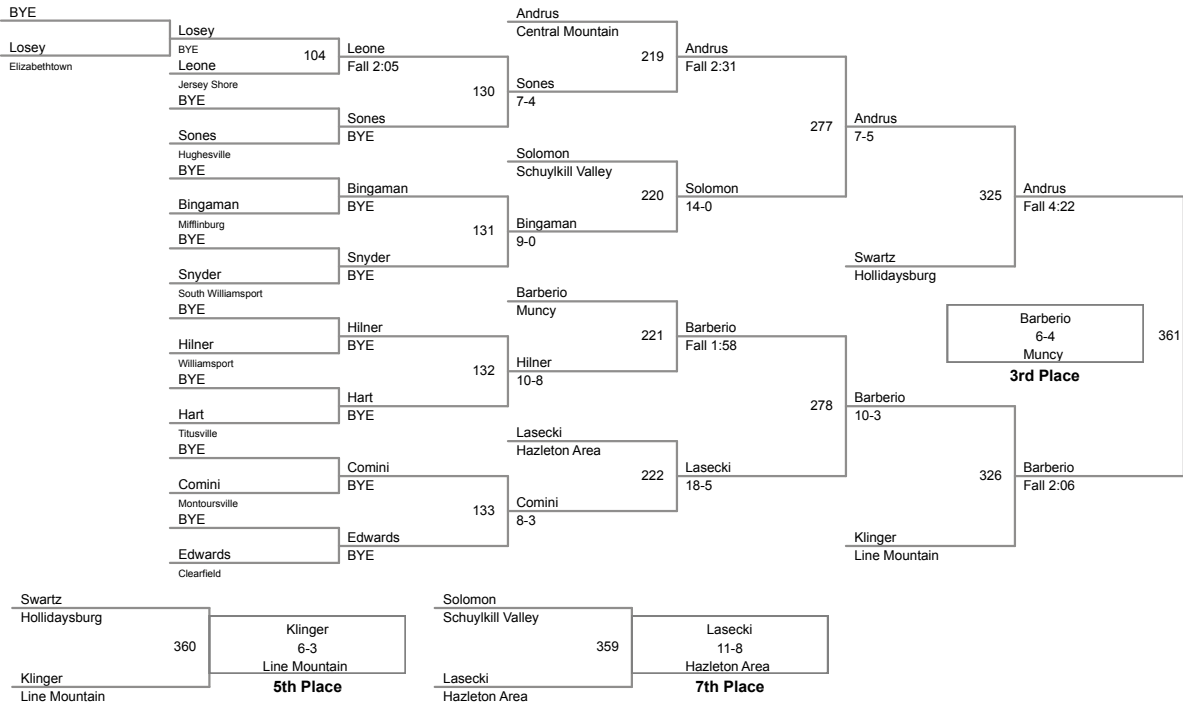

2015 Tom Best Memorial Top Hat Tournament
2015 Tom Best M Division

106 Lbs

2015 Tom Best Memorial Top Hat Tournament
2015 Tom Best M Division

113 Lbs

2015 Tom Best Memorial Top Hat Tournament
2015 Tom Best M Division

120 Lbs

126 Lbs

2015 Tom Best Memorial Top Hat Tournament
2015 Tom Best M Division

132 Lbs

138 Lbs

145 Lbs

2015 Tom Best Memorial Top Hat Tournament
2015 Tom Best M Division

152 Lbs

2015 Tom Best Memorial Top Hat Tournament
2015 Tom Best M Division

170 Lbs

2015 Tom Best Memorial Top Hat Tournament
2015 Tom Best M Division

182 Lbs

2015 Tom Best Memorial Top Hat Tournament
2015 Tom Best M Division

195 Lbs

2015 Tom Best Memorial Top Hat Tournament
2015 Tom Best M Division

220 Lbs

2015 Tom Best Memorial Top Hat Tournament
2015 Tom Best M Division

285 Lbs