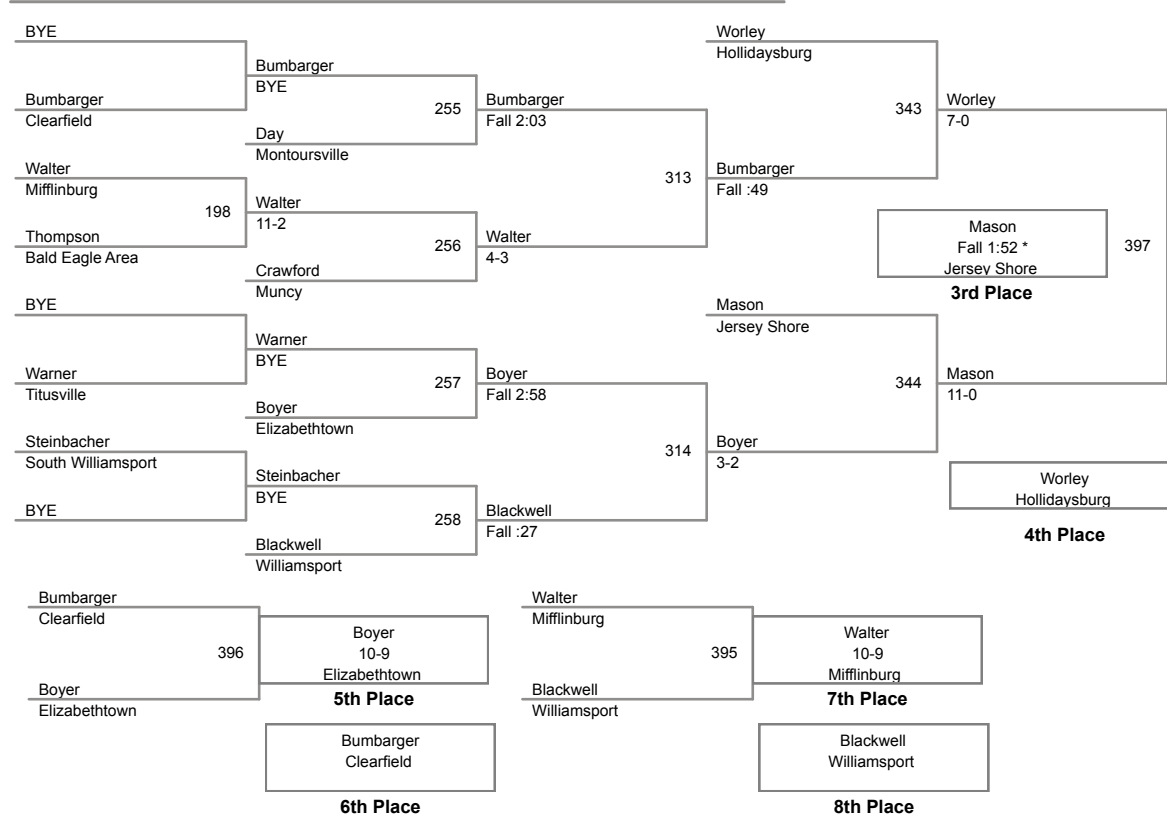

2015 Tom Best Memorial Top Hat Tournament
2015 Tom Best M Division

220 Lbs