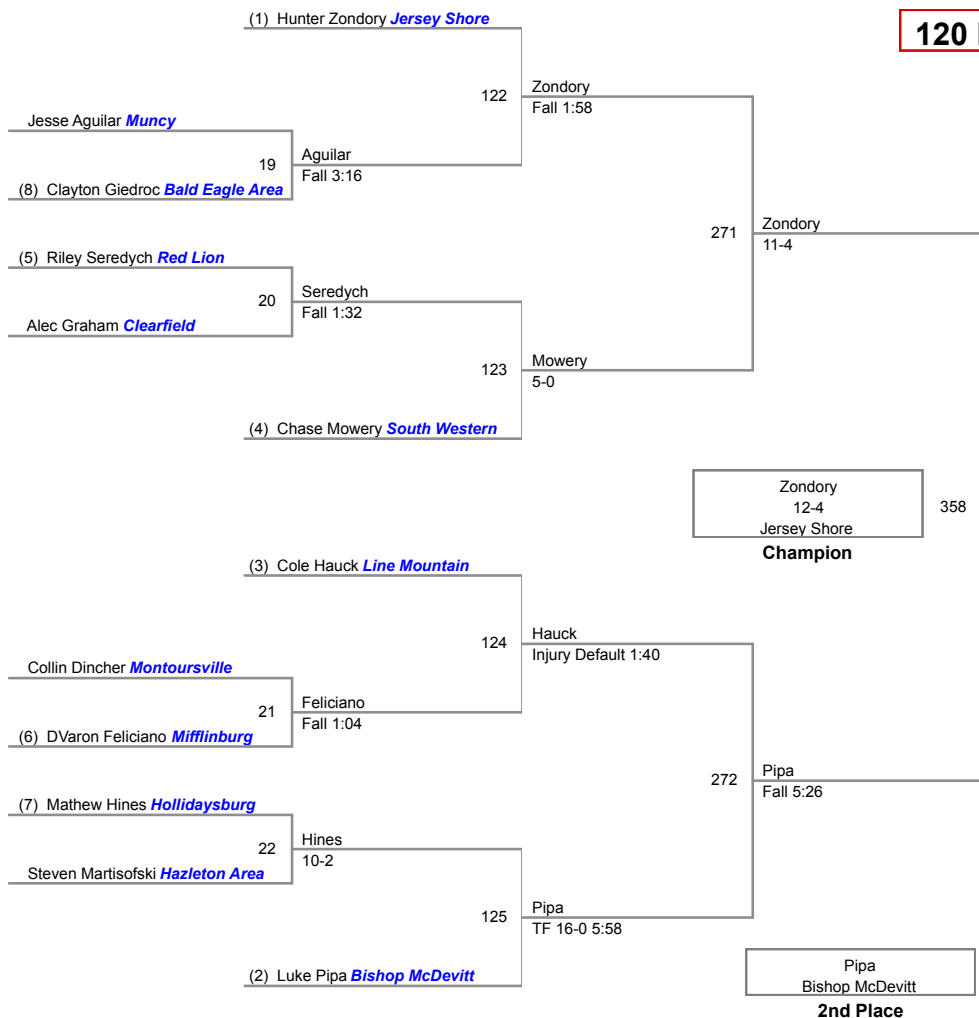

2015 Tom Best Memorial Top Hat Tournament
2015 Tom Best M Division

106 Lbs

2015 Tom Best Memorial Top Hat Tournament
2015 Tom Best M Division

113 Lbs

2015 Tom Best Memorial Top Hat Tournament
2015 Tom Best M Division

120 Lbs

126 Lbs

2015 Tom Best Memorial Top Hat Tournament
2015 Tom Best M Division

132 Lbs

138 Lbs

145 Lbs

2015 Tom Best Memorial Top Hat Tournament
2015 Tom Best M Division

152 Lbs

2015 Tom Best Memorial Top Hat Tournament
2015 Tom Best M Division

170 Lbs

2015 Tom Best Memorial Top Hat Tournament
2015 Tom Best M Division

182 Lbs

2015 Tom Best Memorial Top Hat Tournament
2015 Tom Best M Division