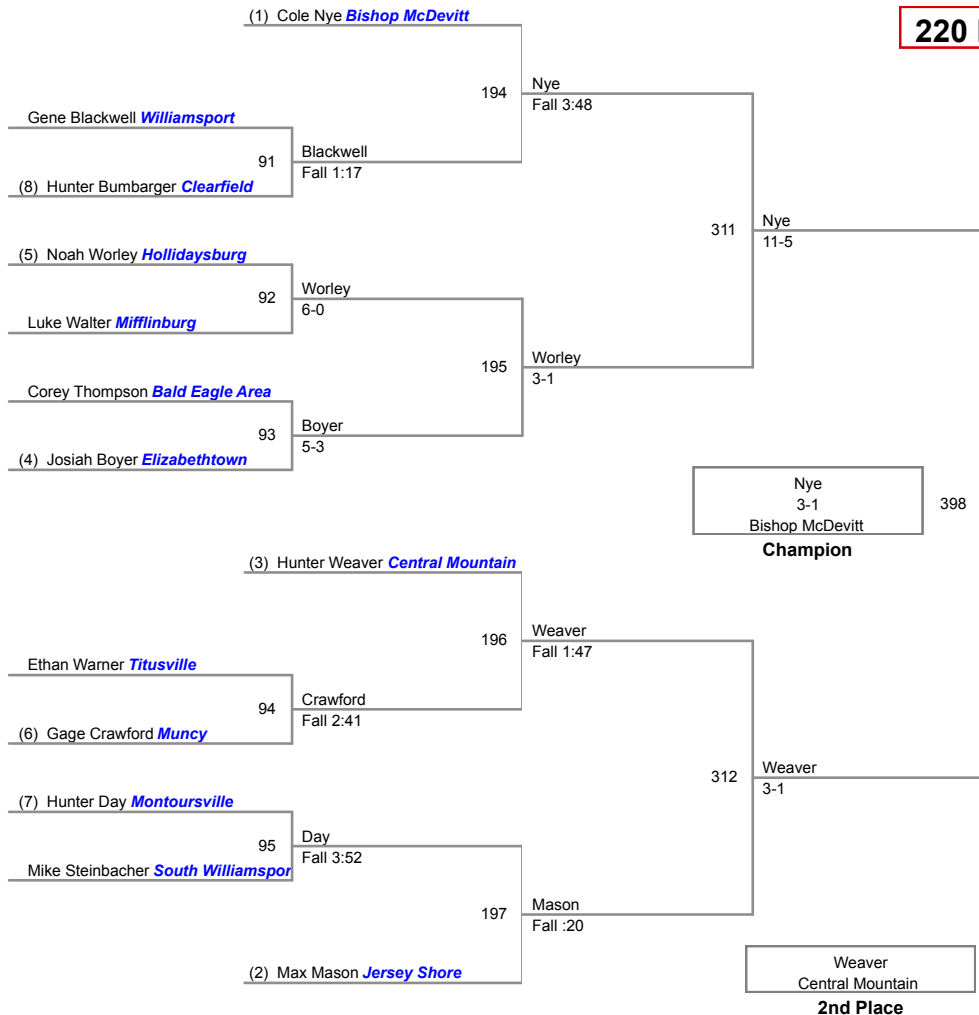

2015 Tom Best Memorial Top Hat Tournament
2015 Tom Best M Division

220 Lbs