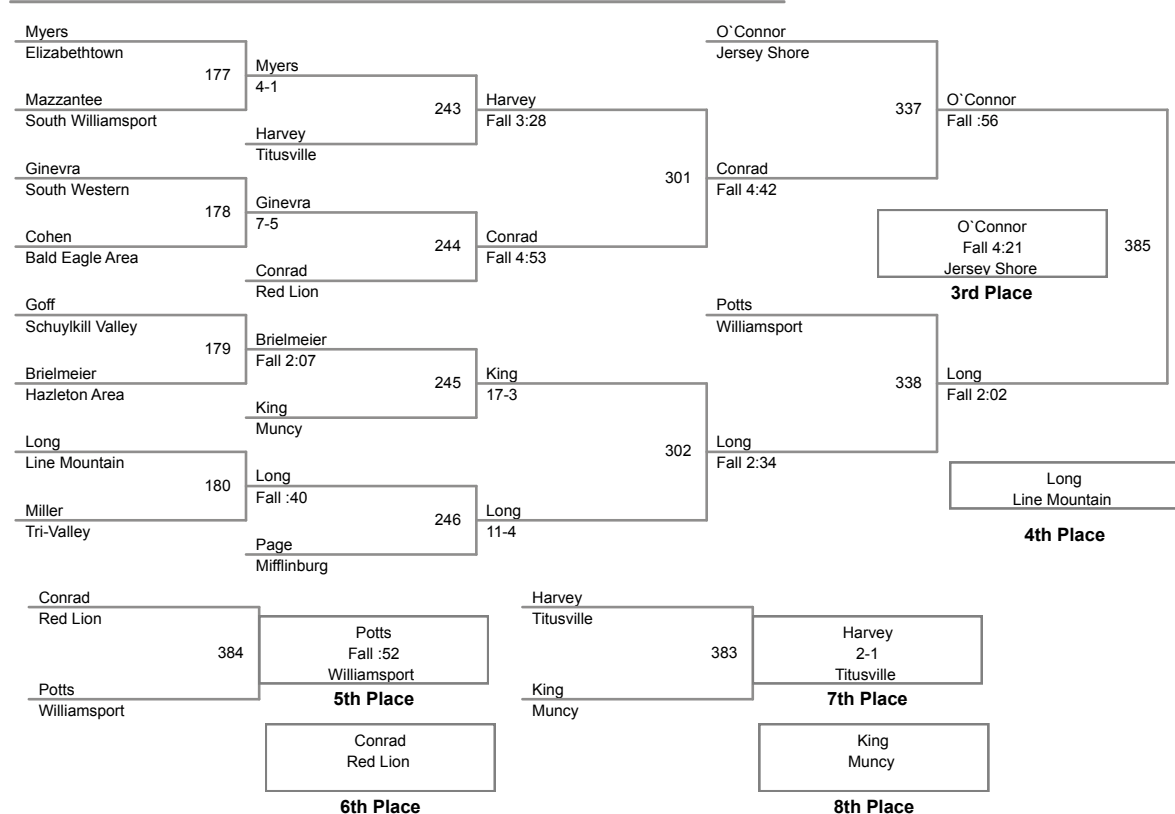

120 Lbs

126 Lbs

2015 Tom Best Memorial Top Hat Tournament
2015 Tom Best M Division

132 Lbs

138 Lbs

145 Lbs

2015 Tom Best Memorial Top Hat Tournament
2015 Tom Best M Division

152 Lbs

2015 Tom Best Memorial Top Hat Tournament
2015 Tom Best M Division

170 Lbs

2015 Tom Best Memorial Top Hat Tournament
2015 Tom Best M Division

182 Lbs

2015 Tom Best Memorial Top Hat Tournament
2015 Tom Best M Division