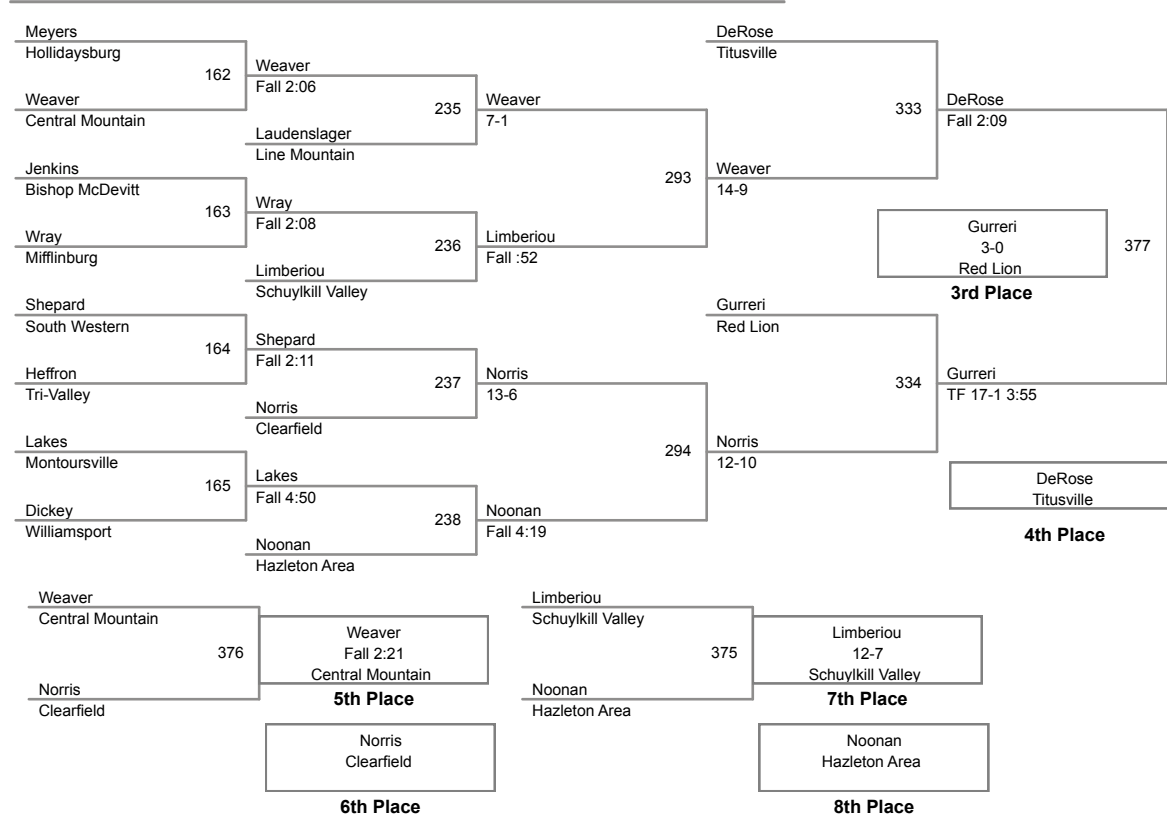

120 Lbs

126 Lbs

2015 Tom Best Memorial Top Hat Tournament
2015 Tom Best M Division

132 Lbs

138 Lbs

145 Lbs

2015 Tom Best Memorial Top Hat Tournament
2015 Tom Best M Division

152 Lbs

2015 Tom Best Memorial Top Hat Tournament
2015 Tom Best M Division

170 Lbs

2015 Tom Best Memorial Top Hat Tournament
2015 Tom Best M Division

182 Lbs

2015 Tom Best Memorial Top Hat Tournament
2015 Tom Best M Division