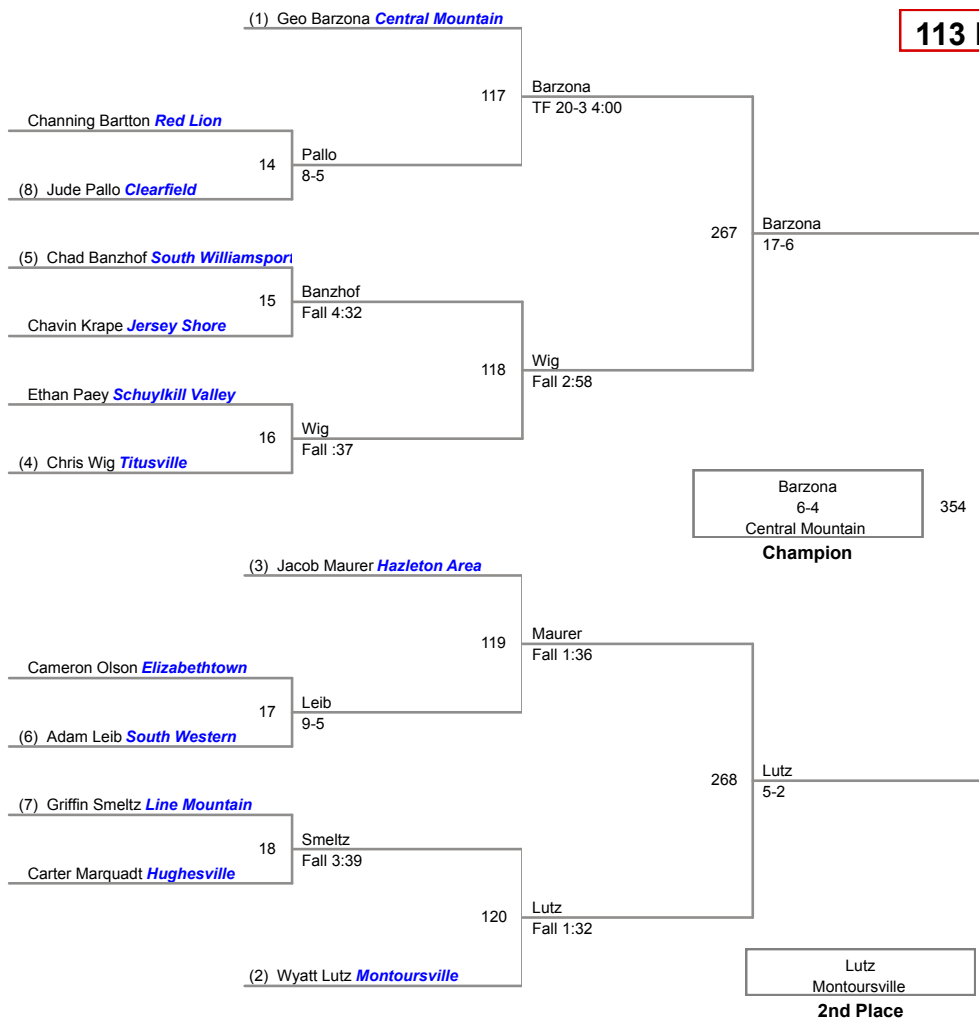

2015 Tom Best Memorial Top Hat Tournament
2015 Tom Best M Division

106 Lbs

2015 Tom Best Memorial Top Hat Tournament
2015 Tom Best M Division

113 Lbs

2015 Tom Best Memorial Top Hat Tournament
2015 Tom Best M Division

120 Lbs

126 Lbs

2015 Tom Best Memorial Top Hat Tournament
2015 Tom Best M Division

132 Lbs

138 Lbs

145 Lbs

2015 Tom Best Memorial Top Hat Tournament
2015 Tom Best M Division

152 Lbs

2015 Tom Best Memorial Top Hat Tournament
2015 Tom Best M Division

170 Lbs

2015 Tom Best Memorial Top Hat Tournament
2015 Tom Best M Division

182 Lbs

2015 Tom Best Memorial Top Hat Tournament
2015 Tom Best M Division

195 Lbs

2015 Tom Best Memorial Top Hat Tournament
2015 Tom Best M Division

220 Lbs

2015 Tom Best Memorial Top Hat Tournament
2015 Tom Best M Division

285 Lbs