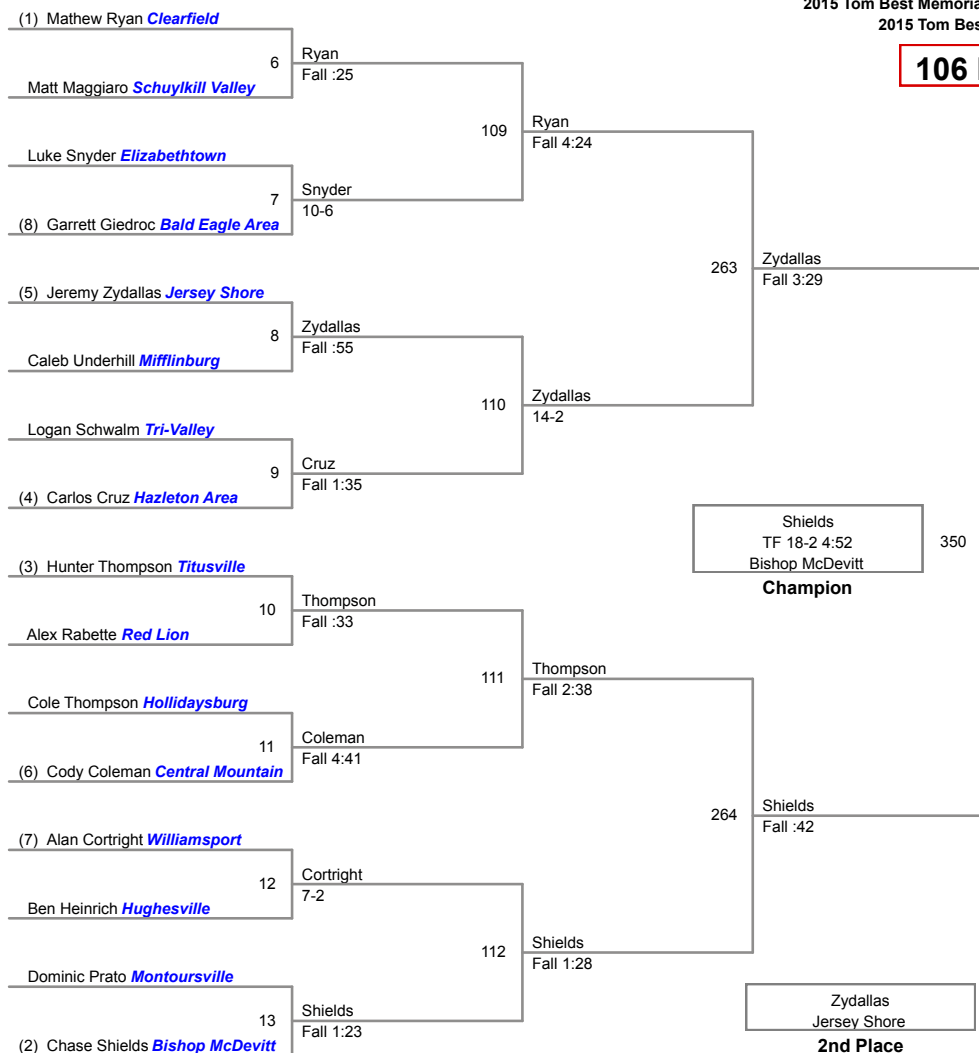

2015 Tom Best Memorial Top Hat Tournament
2015 Tom Best M Division

106 Lbs

2015 Tom Best Memorial Top Hat Tournament
2015 Tom Best M Division

113 Lbs

2015 Tom Best Memorial Top Hat Tournament
2015 Tom Best M Division

120 Lbs

126 Lbs

2015 Tom Best Memorial Top Hat Tournament
2015 Tom Best M Division

132 Lbs

138 Lbs

145 Lbs

2015 Tom Best Memorial Top Hat Tournament
2015 Tom Best M Division

152 Lbs

2015 Tom Best Memorial Top Hat Tournament
2015 Tom Best M Division

170 Lbs

2015 Tom Best Memorial Top Hat Tournament
2015 Tom Best M Division

182 Lbs

2015 Tom Best Memorial Top Hat Tournament
2015 Tom Best M Division

195 Lbs

2015 Tom Best Memorial Top Hat Tournament
2015 Tom Best M Division

220 Lbs

2015 Tom Best Memorial Top Hat Tournament
2015 Tom Best M Division

285 Lbs