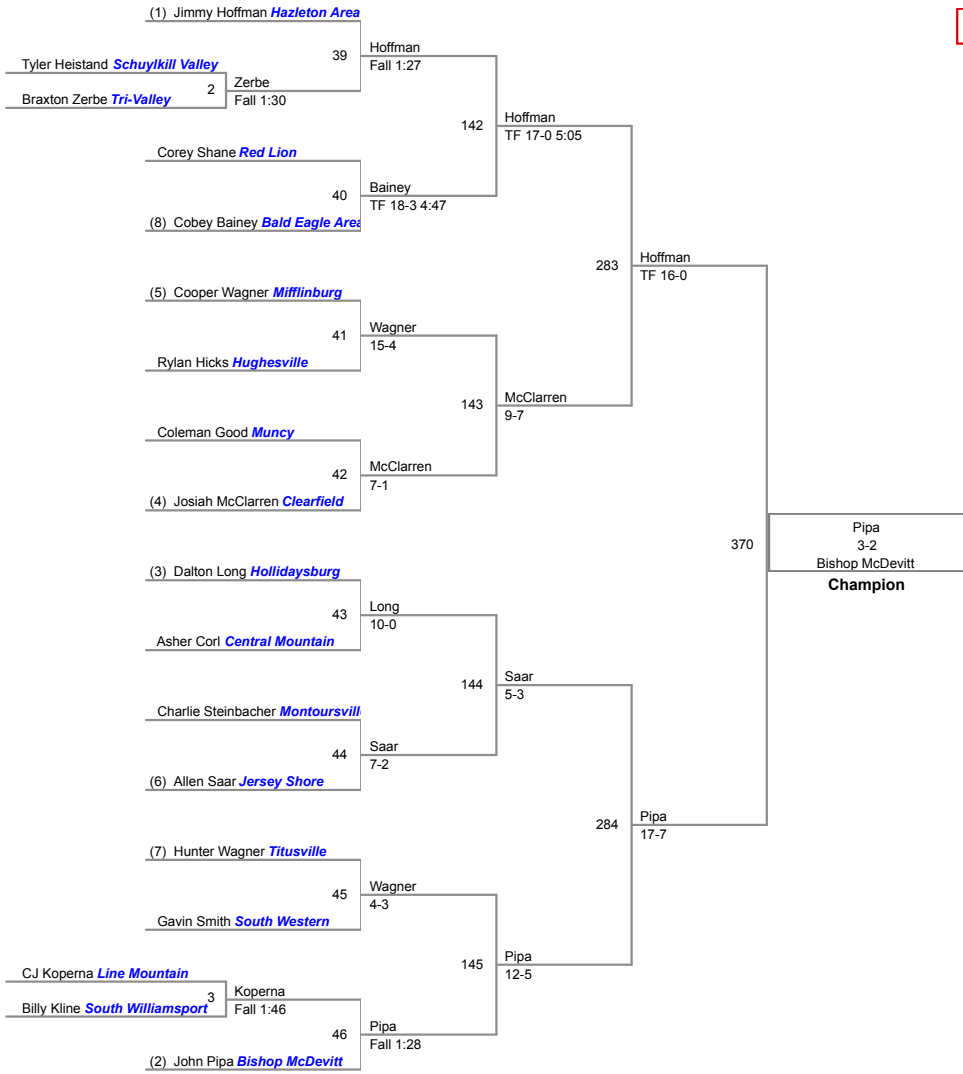

120 Lbs

126 Lbs

2015 Tom Best Memorial Top Hat Tournament
2015 Tom Best M Division

132 Lbs

138 Lbs

145 Lbs

2015 Tom Best Memorial Top Hat Tournament
2015 Tom Best M Division

152 Lbs