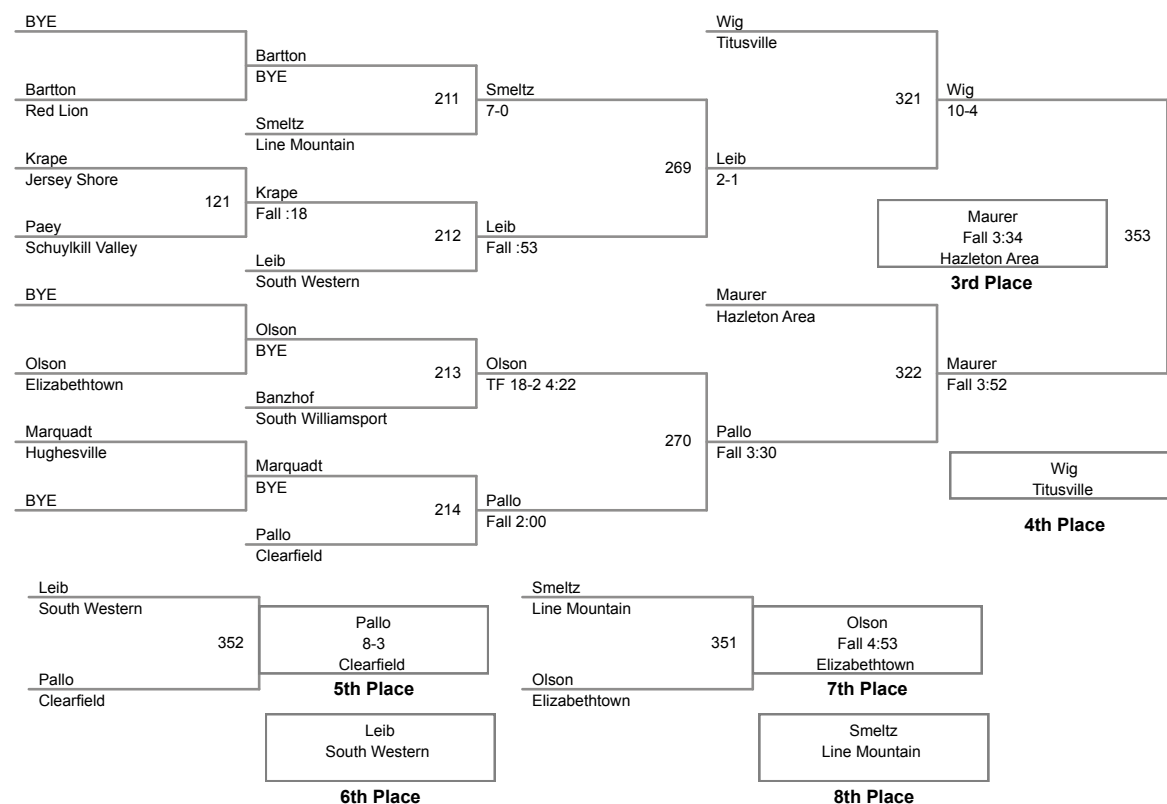

2015 Tom Best Memorial Top Hat Tournament
2015 Tom Best M Division

106 Lbs

2015 Tom Best Memorial Top Hat Tournament
2015 Tom Best M Division

113 Lbs

2015 Tom Best Memorial Top Hat Tournament
2015 Tom Best M Division

120 Lbs

126 Lbs

2015 Tom Best Memorial Top Hat Tournament
2015 Tom Best M Division

132 Lbs

138 Lbs

145 Lbs

2015 Tom Best Memorial Top Hat Tournament
2015 Tom Best M Division

152 Lbs

2015 Tom Best Memorial Top Hat Tournament
2015 Tom Best M Division

170 Lbs

2015 Tom Best Memorial Top Hat Tournament
2015 Tom Best M Division

182 Lbs

2015 Tom Best Memorial Top Hat Tournament
2015 Tom Best M Division

195 Lbs

2015 Tom Best Memorial Top Hat Tournament
2015 Tom Best M Division

220 Lbs

2015 Tom Best Memorial Top Hat Tournament
2015 Tom Best M Division

285 Lbs