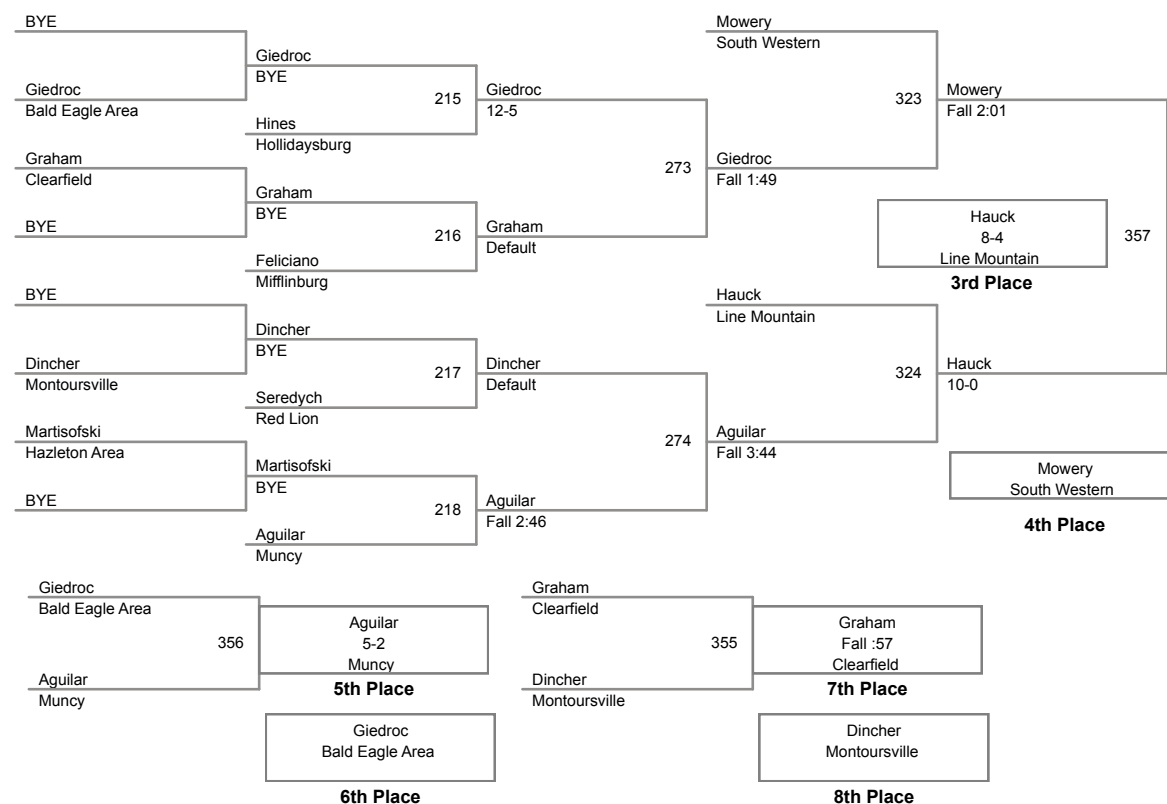

2015 Tom Best Memorial Top Hat Tournament
2015 Tom Best M Division

106 Lbs

2015 Tom Best Memorial Top Hat Tournament
2015 Tom Best M Division

113 Lbs

2015 Tom Best Memorial Top Hat Tournament
2015 Tom Best M Division

120 Lbs

126 Lbs

2015 Tom Best Memorial Top Hat Tournament
2015 Tom Best M Division

132 Lbs

138 Lbs

145 Lbs

2015 Tom Best Memorial Top Hat Tournament
2015 Tom Best M Division

152 Lbs

2015 Tom Best Memorial Top Hat Tournament
2015 Tom Best M Division

170 Lbs

2015 Tom Best Memorial Top Hat Tournament
2015 Tom Best M Division

182 Lbs

2015 Tom Best Memorial Top Hat Tournament
2015 Tom Best M Division

195 Lbs

2015 Tom Best Memorial Top Hat Tournament
2015 Tom Best M Division

220 Lbs

2015 Tom Best Memorial Top Hat Tournament
2015 Tom Best M Division

285 Lbs