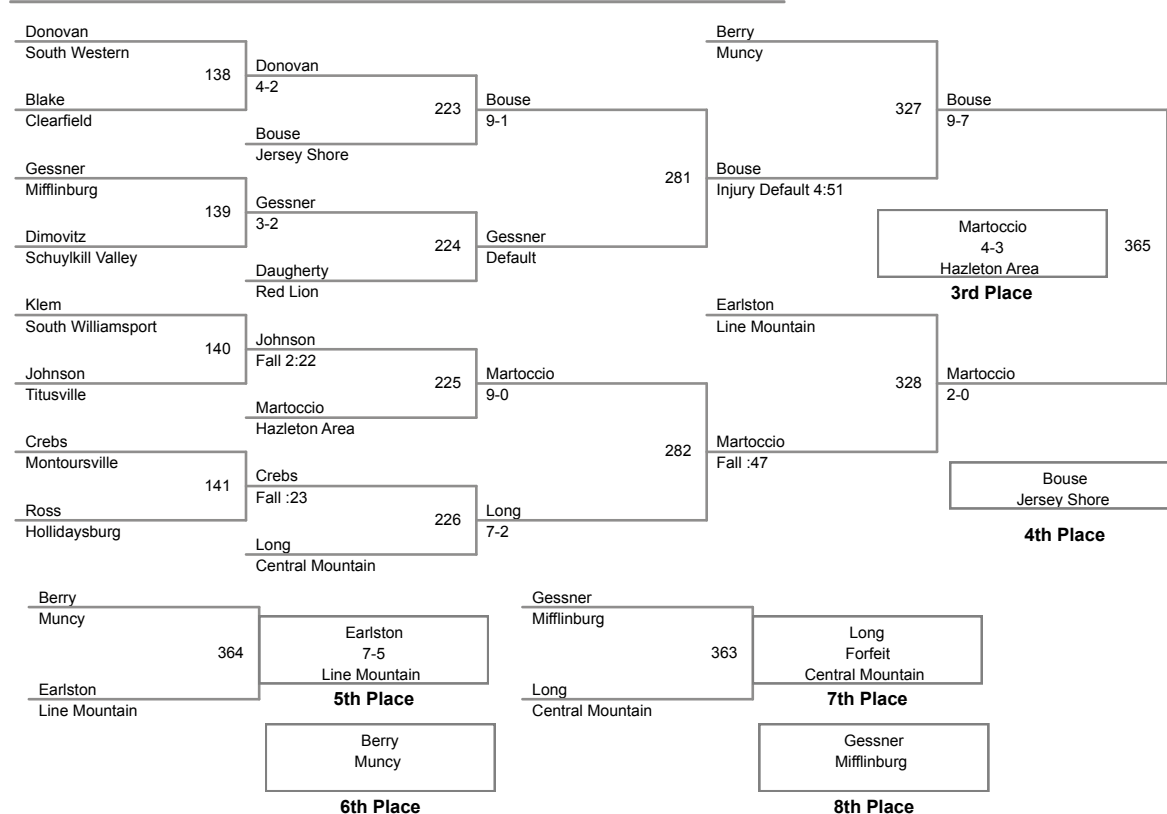

120 Lbs

126 Lbs

2015 Tom Best Memorial Top Hat Tournament
2015 Tom Best M Division

132 Lbs

138 Lbs

145 Lbs

2015 Tom Best Memorial Top Hat Tournament
2015 Tom Best M Division

152 Lbs

2015 Tom Best Memorial Top Hat Tournament
2015 Tom Best M Division

170 Lbs

2015 Tom Best Memorial Top Hat Tournament
2015 Tom Best M Division

182 Lbs

2015 Tom Best Memorial Top Hat Tournament
2015 Tom Best M Division