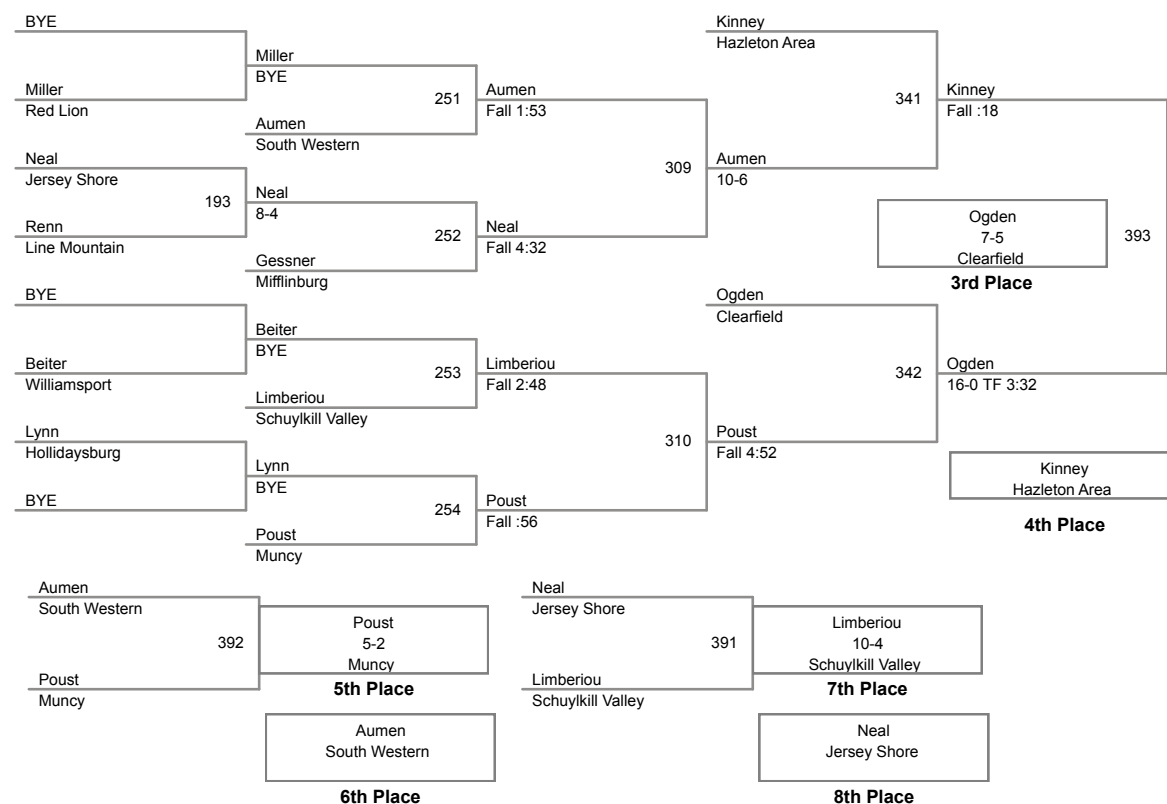

2015 Tom Best Memorial Top Hat Tournament
2015 Tom Best M Division

195 Lbs