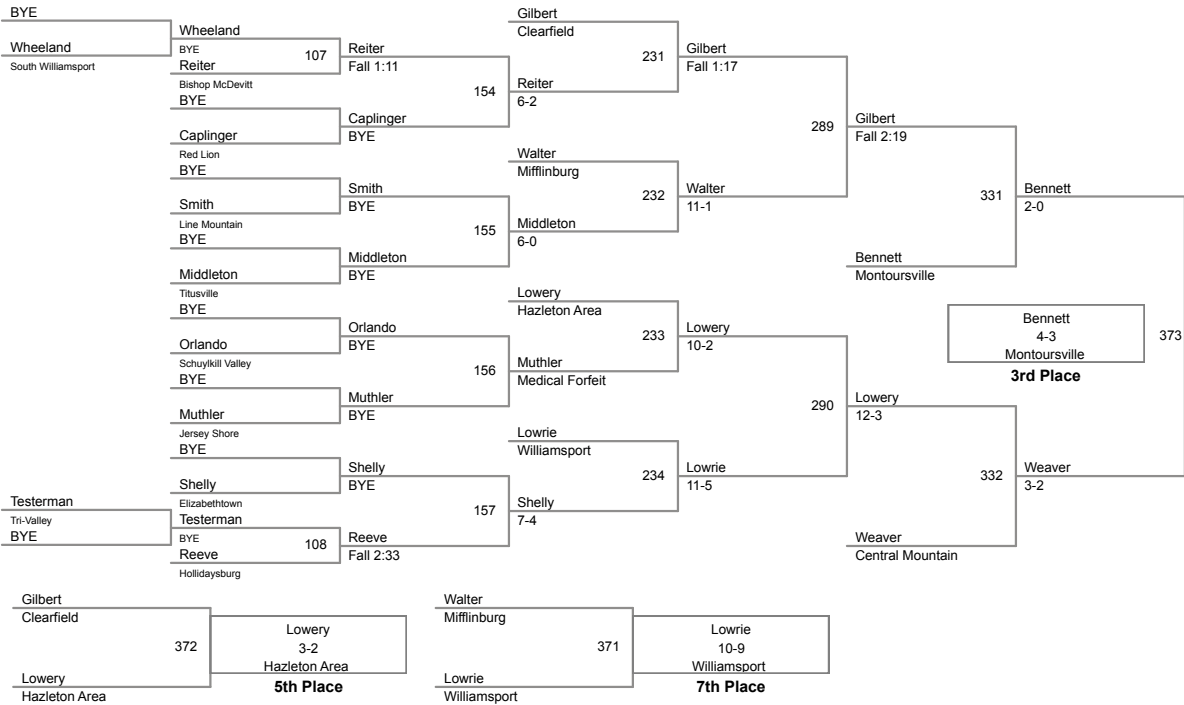

120 Lbs

126 Lbs

2015 Tom Best Memorial Top Hat Tournament
2015 Tom Best M Division

132 Lbs

138 Lbs

145 Lbs

2015 Tom Best Memorial Top Hat Tournament
2015 Tom Best M Division

152 Lbs

2015 Tom Best Memorial Top Hat Tournament
2015 Tom Best M Division

170 Lbs

2015 Tom Best Memorial Top Hat Tournament
2015 Tom Best M Division

182 Lbs

2015 Tom Best Memorial Top Hat Tournament
2015 Tom Best M Division