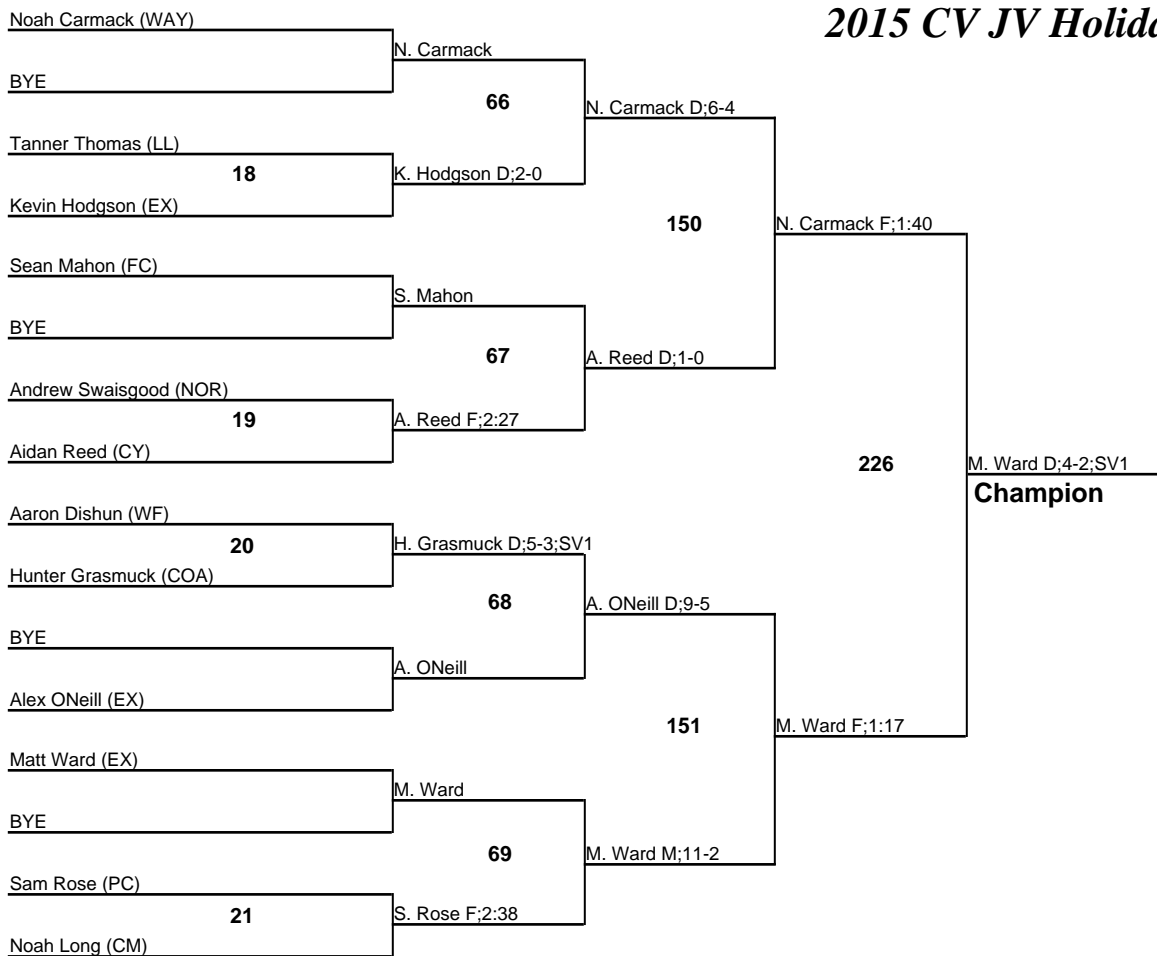

2015 CV JV Holiday Classic

145