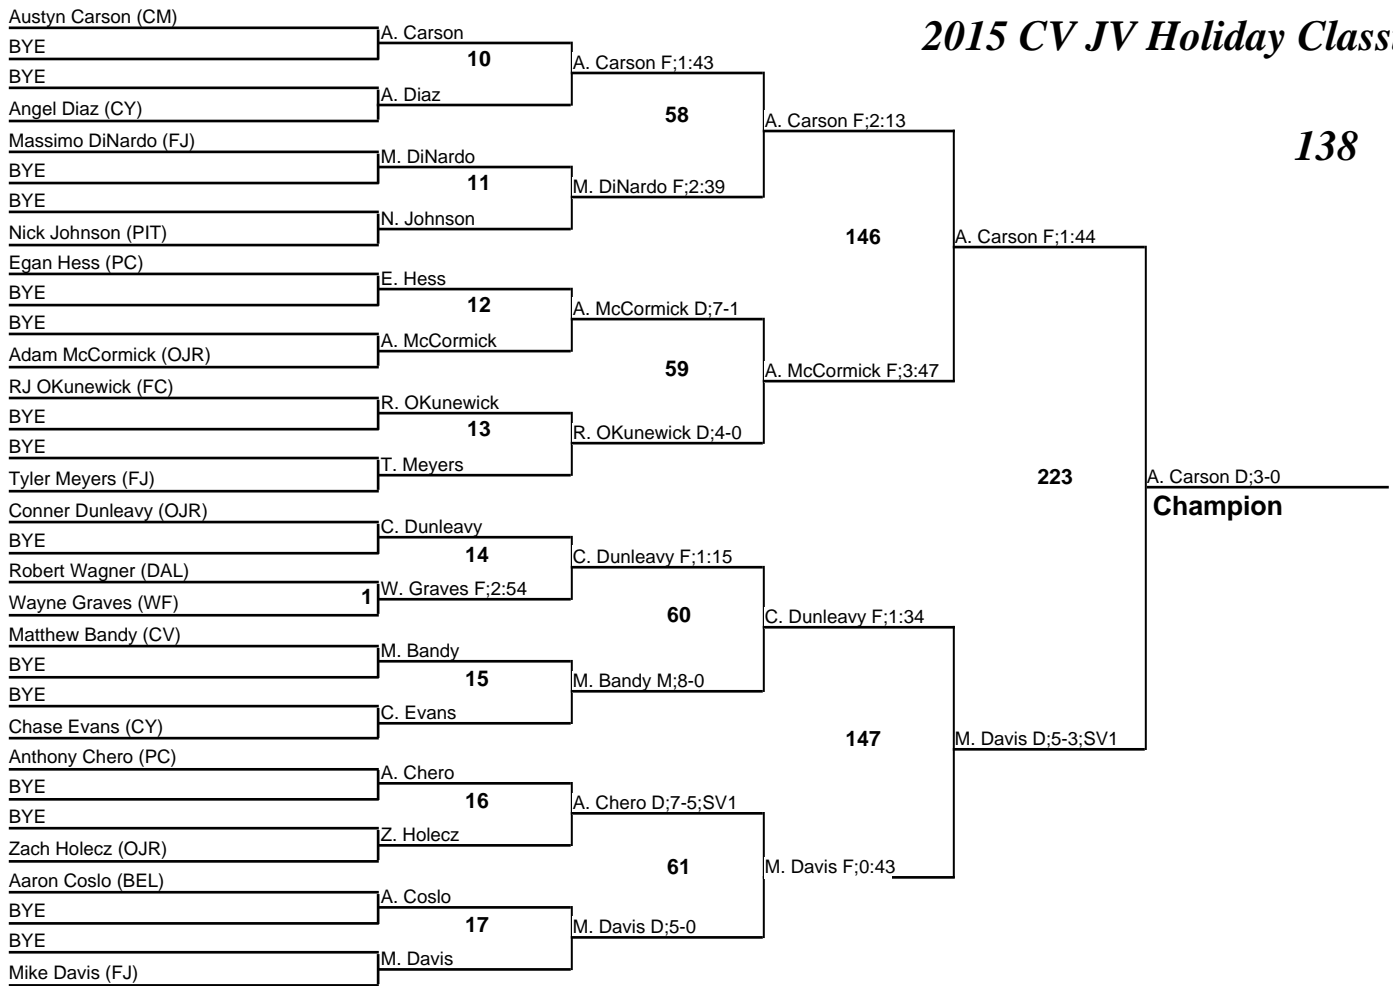

2015 CV JV Holiday Classic

138

Champion

Third Place

Fifth Place